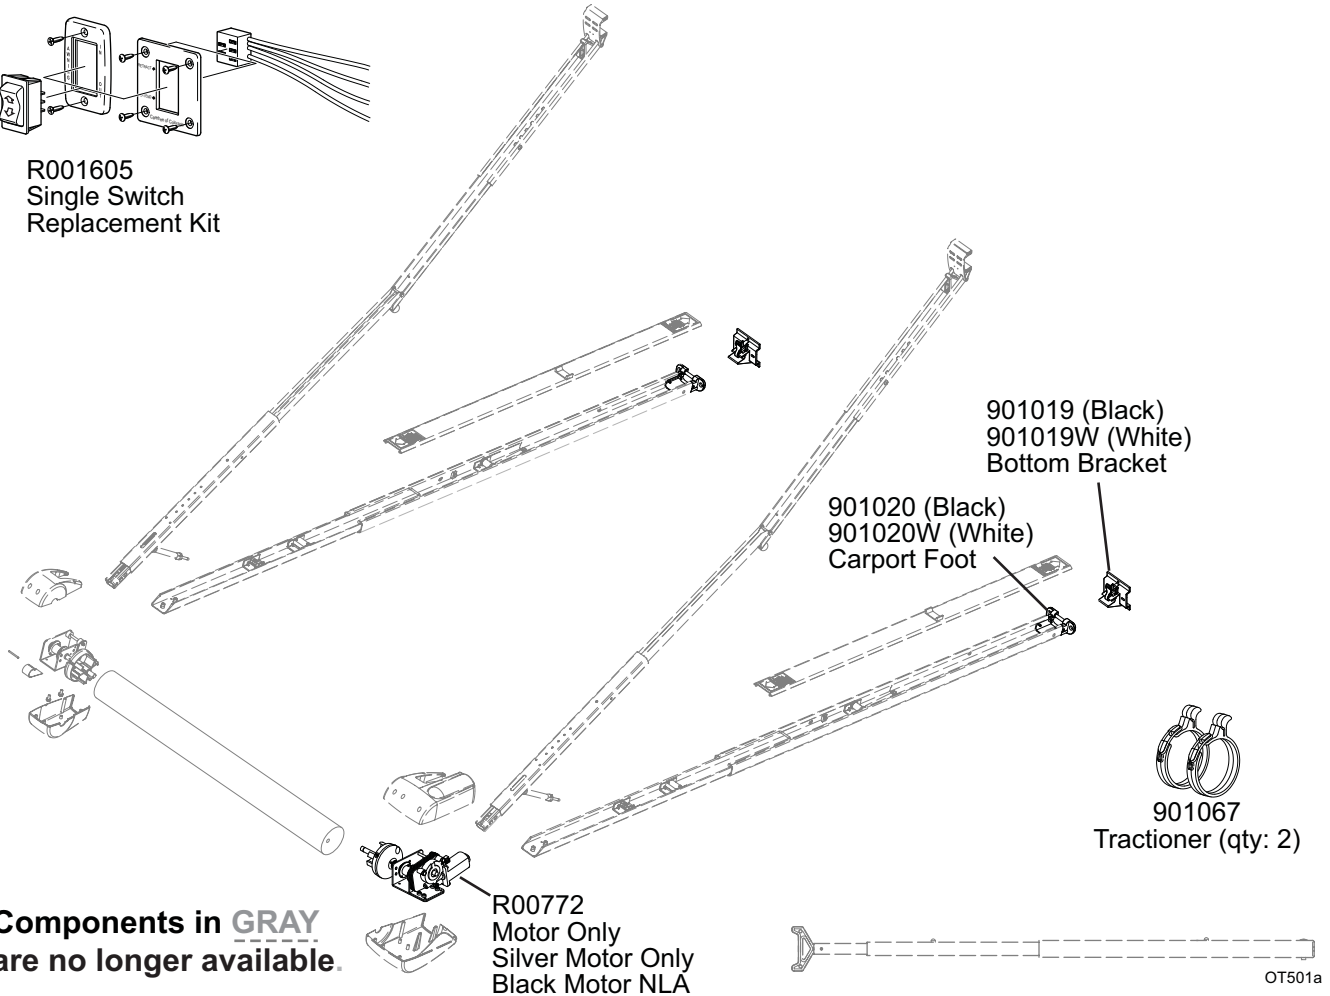

# ONE-TOUCH ILLUSTRATED PARTS LIST

R001605  
Single Switch  
Replacement Kit

**Components in GRAY  
are no longer available.**

R00772  
Motor Only  
Silver Motor Only  
Black Motor NLA

901019 (Black)  
901019W (White)  
Bottom Bracket

901020 (Black)  
901020W (White)  
Carport Foot

901067  
Tractioner (qty: 2)

OT501a