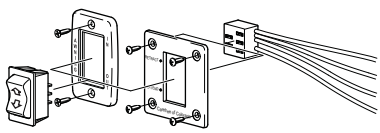

# ONE-TOUCH ILLUSTRATED PARTS LIST

R001605  
Single Switch  
Replacement Kit

**Components in GRAY  
are no longer available.**

R00772  
Motor Only  
Silver Motor Only  
Black Motor NLA

901019 (Black)  
901019W (White)  
Bottom Bracket

901020 (Black)  
901020W (White)  
Carport Foot

901067  
Tractioner (qty: 2)

OT501a