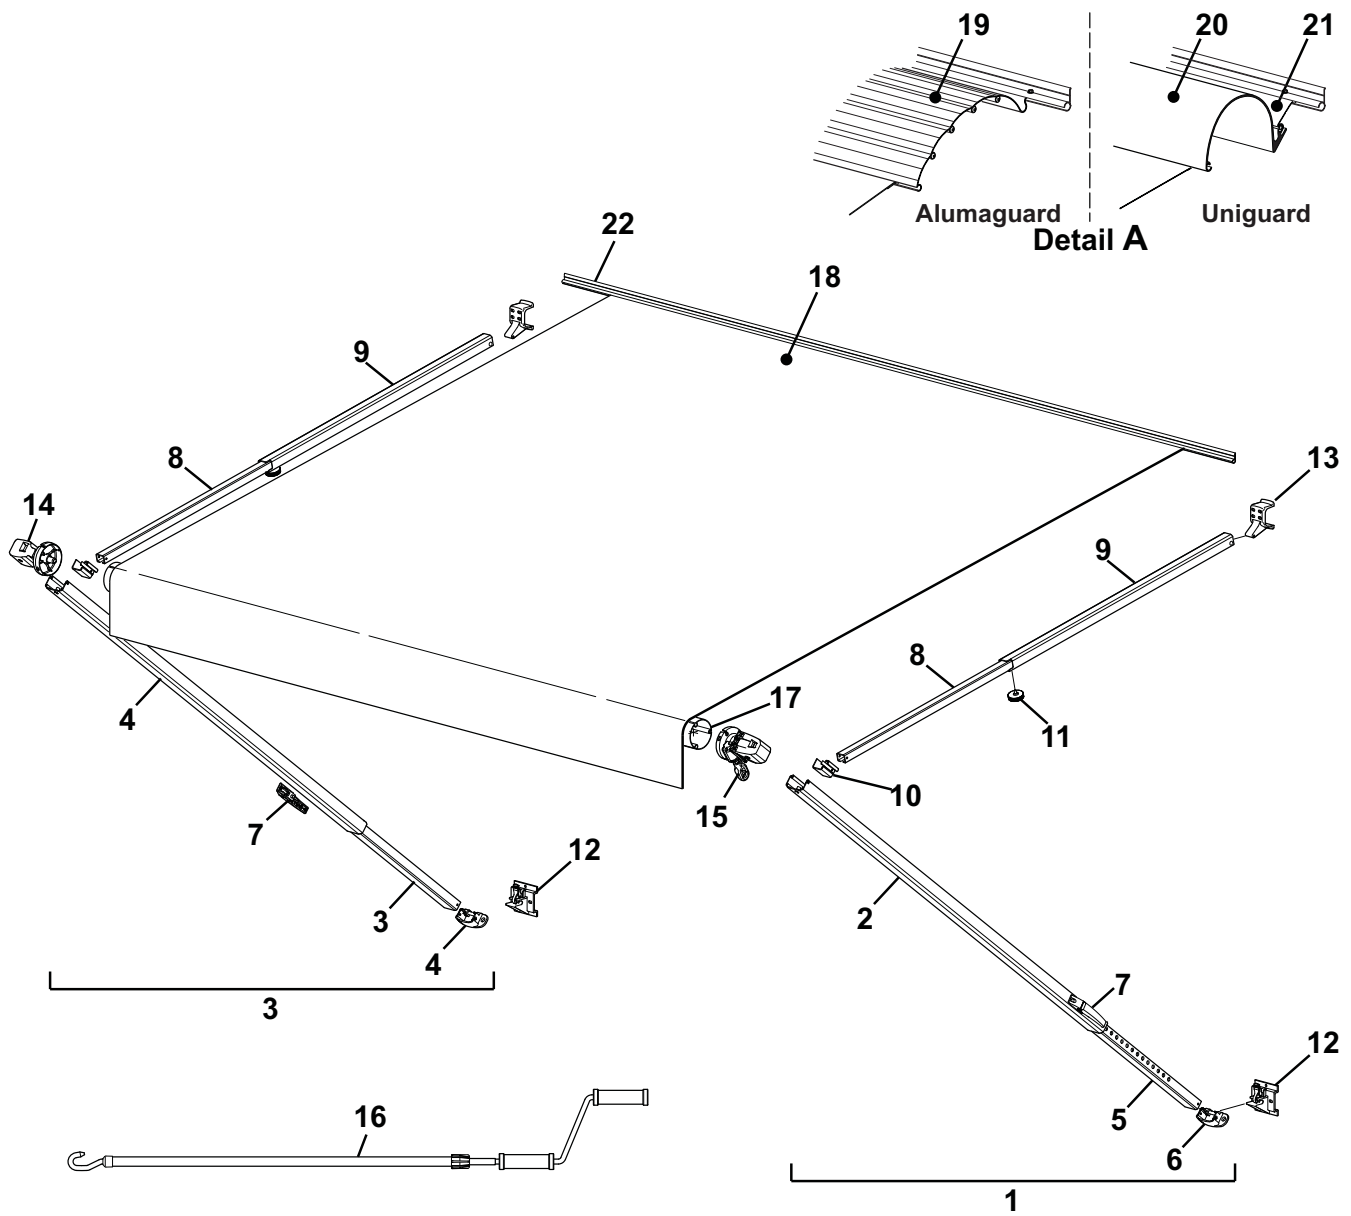

PIONEER ILLUSTRATED PARTS LIST

mc501

Item	Part Number	Description		Notes
1	R00415-5nn-XX	1/2 Set Hardware	Right	1,2
2	R00410-5nn-XX	Upper Main Arm	Right	1,2
3	R00416-5nn-XX	1/2 Set Hardware	Left	1,2
4	R00411-5nn-XX	Upper Main Arm	Left	1,2
5	R00412-5nn-XX	Lower Main Arm (includes Item 4)		1,2
6	901020	Carpport Foot, Black		
	901020W	Carpport Foot, White		
7	901015W	Handle, White		
	901015	Handle, Black		
8	R00414-5nn-XX	Lower Brace		1,2
9	R00413-5nn-XX	Upper Brace		1,2
10	R00405	Brace Slider		
11	901022	Locking Knob		
12	901019W	Bottom Bracket, White		
	901019	Bottom Bracket, Black		
13	901018W	Top Bracket, White		
	901018	Top Bracket, Black		
14	R098226-WHT	Idler End Cap, White		
	R098226-BLK	Idler End Cap, Black		
15	R001640-005	Manual Crank Assy, White		
	R001640-006	Manual Crank Assy, Black		
16	R001546-RP	Manual Crank Handle		
17	19xx00	Roller Tube, 3 slot	3.5" Dia	
18		Canopy Only	Refer to Canopy Order Form	
19	20xxx36XXX	Alumaguard Assembly Only		
20	R001246XXX-xxx	Uniguard (includes 4.25" soft connect)		
	R001246XXX-xxxT	Uniguard (includes 5.25" soft connect)		
21	R001247XXX-xxx	Soft Connect	4.25 Wide	
	R001247XXX-xxxT	Soft Connect	5.25" Wide	
22		Awning Rail	See Hardware and Accessories	
	<i>The following items are not shown</i>			
	R012479-006	Hardware Pack	Black Castings	
	R012479-005	Hardware Pack	White Arms w/ White Castings	
	030573	Slider Set Screw		
	850003	Upgrade Kit for Spirit/Fiesta/Simplicity	White	3
	850003BLK	Upgrade Kit for Spirit/Fiesta/Simplicity	Black	3

- Notes:
1. XX = Color:-06 = Satin w/ Black Castings; -66 = Black w/ Black Castings; -55 = White w/ White Castings
 2. nn = Arm style. Refer to page 40.
 3. Upgrade kit (850003) includes idler assy (item 12), crank assy (item 13), manual crank (item 14) and screws.