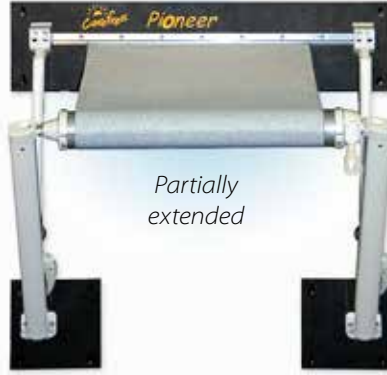

Point of Purchase Displays and Demonstration Units

Pioneer Awning

Now available with optional FLXguard!

Closed with crank handle

Partially extended

Fully extended

Allow your customers to experience the ease of the Pioneer

This fully functioning awning demonstration unit shows your customers the advantages of the Pioneer awning, as well as the quality manufacturing and materials that you have come to expect from Carefree.

This unit hangs directly on your store wall, slat wall or most any other flat surface. Measures 38" high by 38" wide and comes out 36" when fully extended.

Ascent Demo Slideroom Awning

SideOut Kover III Demo Slideroom Awning

Slideout Cover Demo Slideroom Awning

Show the quality and sleek design of Carefree Slideout Awnings

Display the beauty and craftsmanship of Carefree Slideout Awnings in your store. The SideOut Kover III shows the standard model as well as the optional covered version. These displays will boost sales,

and also drive the casual shopper to ask about slideout options for their RV. The Carefree Slideout awning demonstration units are all 9" high by 38" wide.

Freedom Wall Mount Push button operation

Freedom Wall Mount Hand crank operation

Campout Bag Awning Manual set up

Freedom Awnings mount to the side of your RV

Display Carefree Freedom awnings so your customers can get up close to see and feel the quality and sleek look of Carefree box awnings. Available as a 12V model or with manual hand crank operation. The Freedom features a sturdy aluminum case and endcaps. Freedom displays are 9" high by 38" wide.

Campout Awning Bag Awning

Carefree Campout displays showcase the Carefree advantage over the other brands bulkier, harder-to-set-up bag awnings. This display is 9" high by 38" wide.