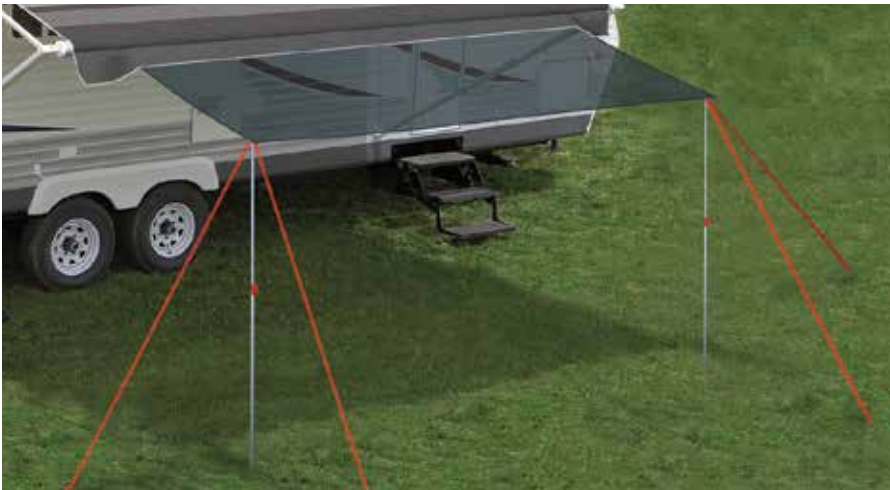

The Awning Extend'r extends the shade of your awning by eight feet. Includes adjustable support poles and all stakes and straps to secure the extension. Comes in a convenient, lightweight storage bag.

The support poles feature an easy flip lock adjustment which allows the poles to collapse to a shorter length for more compact storage and easier travel. Storage bag is 46" long x 5" tall x 8" wide.

Size	Part #	Weight
12' x 8'	UU1208	15 lb.
14' x 8'	UU1408	18 lb.
16' x 8'	UU1608	21 lb.
18' x 8'	UU1808	24 lb.
20' x 8'	UU2008	27 lb.

Pole Kit™

Turn your SunBlocker or EZ ZipBlocker into another 6' of awning!

Carefree's Pole Kit lets you convert your SunBlocker to an awning extension for more room under your canopy.

Carefree's Pole Kit allows you to turn your SunBlocker or EZ ZipBlocker into an Awning Extension. Instead of staking your SunBlocker down in a vertical position, use Carefree's support poles to raise the bottom of your Blocker up at any angle you choose. Get yourself a lot more shade!