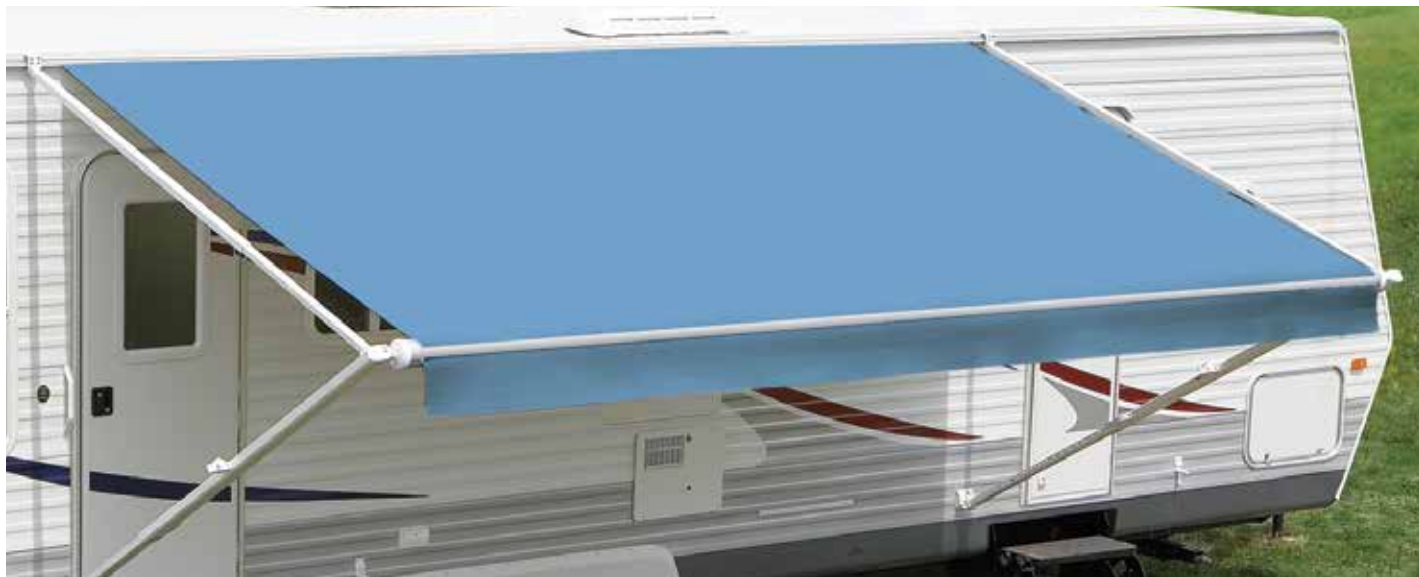

Cut-to-Fit Fabrics

for Patio Awnings

“There’s no need to wait for a made to order patio awning replacement canopy.”