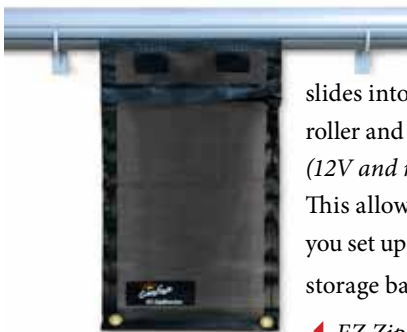

Sierra Brown	Navy	Bordeaux	Black	Wt.
88008202	88008402	88008502	88008802	5

Blockers & Window Covers

EZ ZipBlocker™

Fits most brands of awnings. Slides into the empty slot of your awning. The top portion stays in your awning to make it easier to reach!

Open weave fabric cuts approximately 85% of the sun's light to keep you cool and comfortable. Unique vinyl coated polyester fabric provides years of use. Spikes and tie-downs included.

EZ ZipBlocker comes in two pieces, a 6' body panel and an insert: 7' drop has a 6' body panel and a 1' insert. 8' drop has a 2' insert 9' drop has a 3' insert.