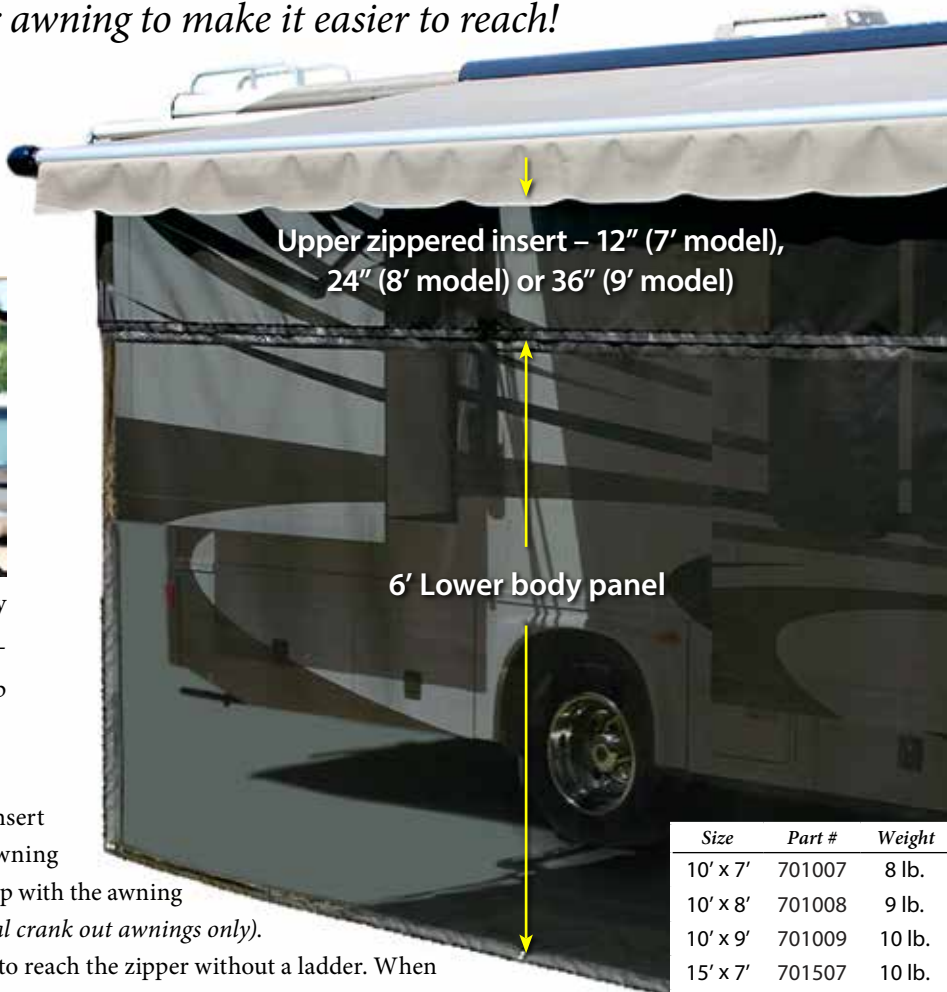

Upper zippered insert – 12" (7' model), 24" (8' model) or 36" (9' model)

6' Lower body panel

Size	Part #	Weight
10' x 7'	701007	8 lb.
10' x 8'	701008	9 lb.
10' x 9'	701009	10 lb.
15' x 7'	701507	10 lb.
15' x 8'	701508	12 lb.
15' x 9'	701509	13 lb.
19' x 7'	701907	12 lb.
19' x 8'	701908	13 lb.
19' x 9'	701909	14 lb.