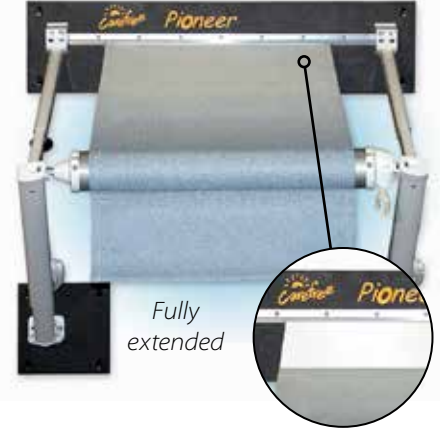

Part # 901961BLK Black with black vinyl
Part # 901962BLK Black with black FLXguard

Fully extended

Shown here with optional FLXguard

Allow your customers to experience the ease of the Pioneer

This fully functioning awning demonstration unit shows your customers the advantages of the Pioneer awning, as well as the quality manufacturing and materials that you have come to expect from Carefree.

This unit hangs directly on your store wall, slat wall or most any other flat surface. Measures 38" high by 38" wide and comes out 36" when fully extended.

Ascent Demo Slideroom Awning

SideOut Kover III Demo Slideroom Awning