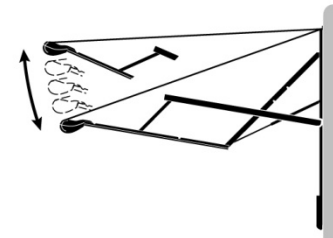

Quality • Value
Performance • Style

SPECIFICATION SHEET

ECLIPSE

Vertical Arm Motorized Awning

Adjustable Pitch

E0104

- The unique "scissor" style arms eliminate the need for vertical ground supports.
- Easy to use 6 position pitch adjustment. The pitch can be left in any position and the Eclipse will roll up completely! When the awning is rolled back out, it rolls out to the pitch setting previously set.
- Worm gear style motor is billow proof - eliminates the need for travel locks.
- Can be installed using a single switch control or with the Direct Response™ electronic system. An RF remote is available with the Direct Response™ system.

SPECIFICATIONS

LENGTH	12' - 21' [366 - 640cm]		
EXTENSION:	8' [244cm]	Drop @ Min. Pitch: 12" [30.5cm]	Drop @ Max. Pitch: 40" [102cm]
<i>Values are approximate, actual dimensions may vary with specific installations.</i>			
EXTENSION TIME:	28 Seconds (approx)	RETRACT TIME:	32 Seconds (approx)
POWER REQUIREMENTS:	12VDC (operating range 10VDC to 14VDC)		Circuit Rating: 15 amp
POWER SOURCE:	Motor and controls are routed and hardwired into the vehicle's 12V system		
EMERGENCY RETRACT:	Electrical override system (external power source)		
COLOR:	<i>Hardware:</i>	White, Satin or Black	
	<i>Fabric:</i>	Heavy Duty Vinyl or Acrylic Fabric	
	<i>Fabric Wrap:</i>	Weatherguard (vinyl only), FLXguard, Alumaguard or Uniguard	
OPTIONS:	◆ Direct Response Electronic Package available as an upgrade kit		
	◆ Wireless remote control is available with the Direct Response version.		
	◆ Additional remotes are available.		
	◆ Optional factory installed LED lighting available. LED strip mounts on roller tube. Wiring is routed through the canopy hem.		
	◆ Available as a complete awning or as an upgrade to existing Carefree or A&E awnings with an 8' extension. If upgrading an A&E with a steel roller tube it is also necessary to replace the roller tube with a Carefree aluminum roller tube.		