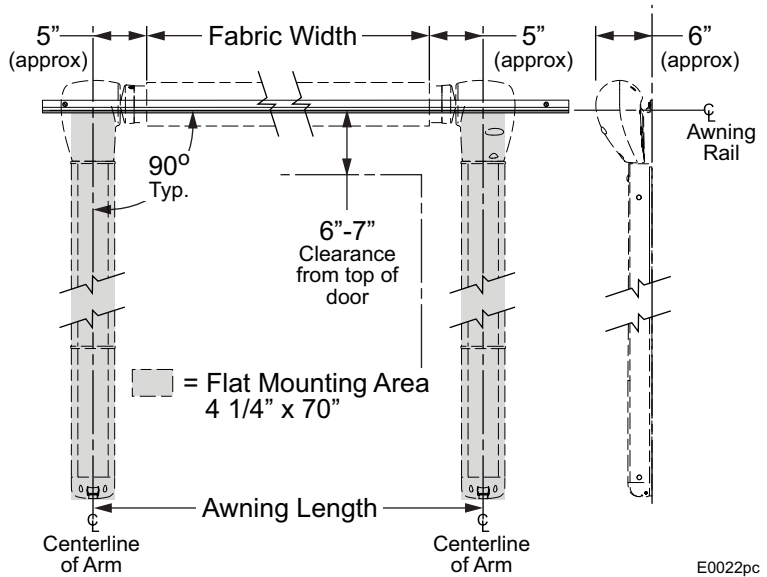

MEASURING, INSTALLATION AND ORDERING TIPS:

- Awning is measured center of arm to center of arm.
 - At the awning rail the canopy is 10" shorter than stated awning size. At the roller tube, tapered canopies are 15" shorter than stated awning size.
 - Roller tube is 7" shorter than stated awning size.
 - Alumaguard is 9" shorter than stated awning size.
 - Uniguard is 7" shorter than stated awning size.
- Arm sets require a flat mounting area 4.25" x 70";
- **Door Clearance Note:**
The minimum distance from the top of the door to the awning rail:
6" for Vinyl Weatherguard
7" for Alumaguard/Uniguard
- **12V Hardwired:** Must be wired into a 12V source inside of the RV. It is recommended that the awning be wired to a dedicated 15 amp circuit.
- All orders are custom and Non-Returnable.