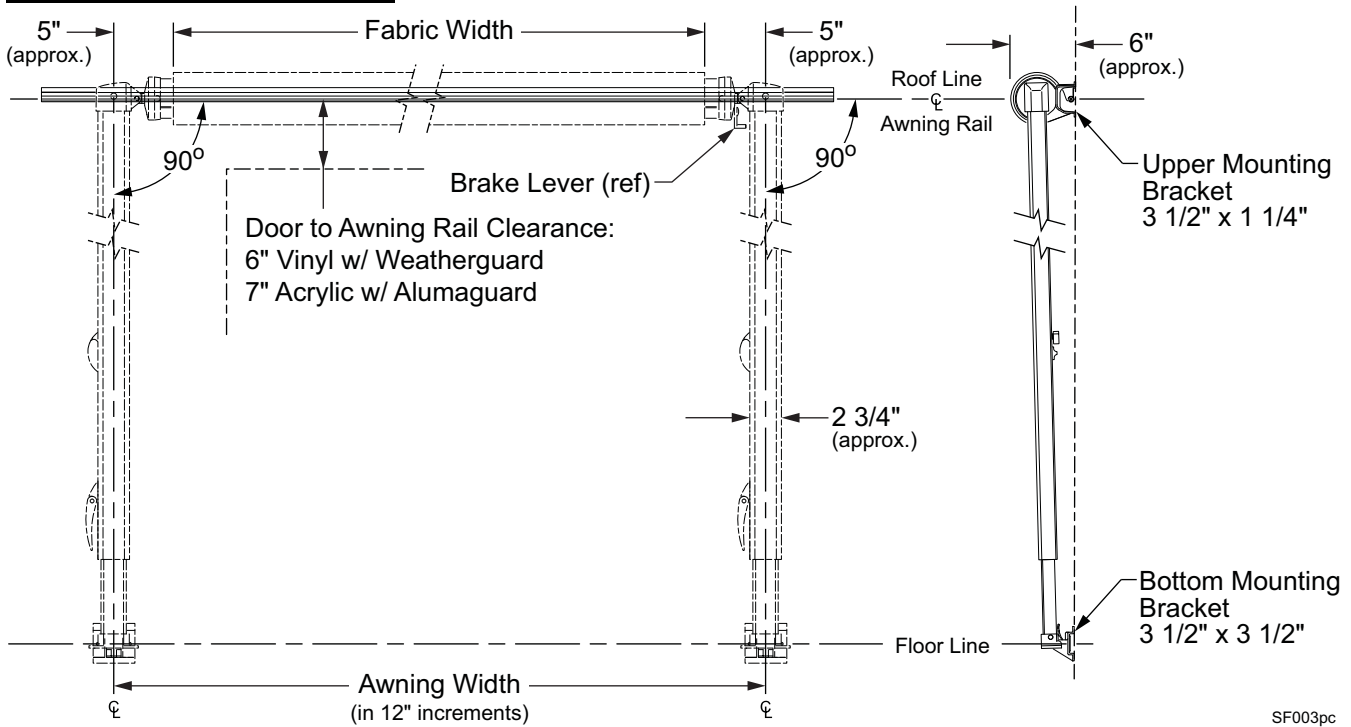

- A basic awning with adjustable arm supports. Standard features include adjustable arms that allow the user to adjust the pitch of the awning; or, the arms can easily be placed in the carport position when desired.
- Additional Features include: remote lock, storage travel locks and canopy clamps
- Fabric wrap options include weatherguard (vinyl only), FLXguard and Alumaguard.

SPECIFICATIONS:

LENGTH		8' to 25' [244-762cm]
EXTENSION		8' [244cm]
COLOR	<i>Hardware:</i>	White w/ White Castings; Black w/ Black Castings; Satin w/ Black Castings
	<i>Fabric:</i>	Heavy Duty Vinyl with Weatherguard, FLXguard or Alumaguard ⁴
		Woven Acrylic with FLXguard or Alumaguard ⁴ <i>(refer to sales literature for colors)</i>
ADDITIONAL OPTIONS^{1,2,3}		LED Lighting, Tie-Down Straps, Curved Hardware, Center Rafter

INSTALLATION SPECIFICATIONS

SF003pc

- Length of the awning is determined by measuring from center of arm to center of arm. Be sure the arms will not interfere with any compartments, lights, mirrors, doors etc.
 - At the awning rail the canopy will measure 10" shorter than the stated awning size.
 - Roller tube will measure 7" shorter than the stated awning size.
 - Alumaguard will measure 9" shorter than the stated awning size.
- If ordering straight hardware: Measure from the center of the awning rail to the floor line, where the bottom brackets will mount. Use this measurement and the ARMS APPLICATION CHART to select the proper arms.
- If ordering curved hardware: Use the ARMS APPLICATION CHART listed to select the proper arms. NOTE: Only available in Satin and White.
- Spirit FX, Fiesta & Simplicity can be upgraded to the Pioneer, Eclipse (12'-21') **or** Travel'r (12'-21'). Upgrades are not available with curved arm or Hi-Lo applications.
- Refer to the installation and operations manual. (Available online at www.carefreeofcolorado.com)