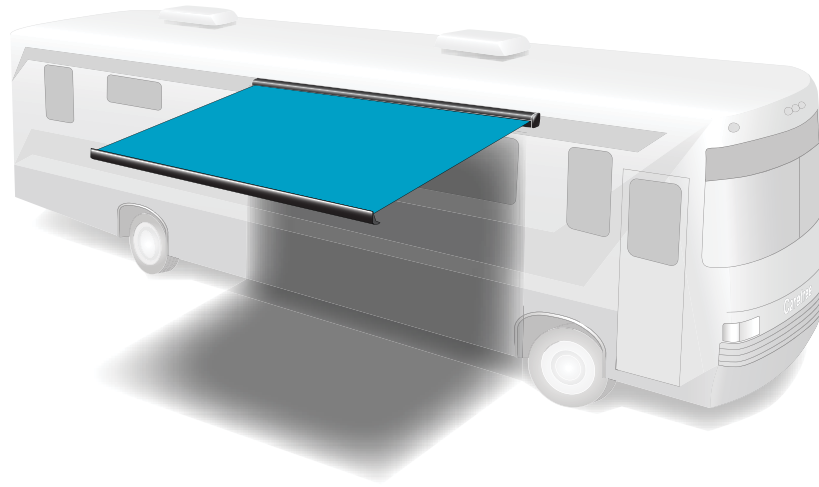

MIRAGE

**Superior Strength and Technology
in a Motorized Lateral Arm Box Awning**

Mirage101

- Sleek, aesthetically pleasing look that blends with the coach.
- Motorized with Direct Response™ electronic controls.
- Direct Response™ electronics detects canopy movement and helps prevent wind and weather damage by retracting the awning at pre-determined motion levels. An RF remote is available with Direct Response.
- Adjustable pitch (up to 20") for optimal shade and rain run-off.

SPECIFICATIONS

LENGTH:	12' – 21' [366cm – 640cm] (in 1 foot [30.5cm] increments)		
EXTENSION:	10' [3m]	DROP @ MIN. PITCH: 10" [25cm]	DROP @ MAX. PITCH: 35" [89cm]
<i>Values are approximate, actual dimensions may vary with specific installations.</i>			
SUPPORT:	Lateral Spring Arms 2 for 14' - 18'; 3 for 19' - 21'		
MOTOR:	Tubular Standard RH configuration, LH configuration by request only		
	Power:	120V, 60Hz, 2.5A	Torque: 60nm Speed: 14 RPM
CONTROLS:	Direct Response		
COLOR:	Hardware:	White or Black	
	Fabric:	Woven Acrylic	
OPTIONS:	<ul style="list-style-type: none"> ◆ Direct Response Electronic Package available as an upgrade for an existing Mirage ◆ Wireless remote control is available with the Direct Response version. ◆ Additional remotes are available. 		

MEASURING AND INSTALLATION TIPS:

- The MIRAGE awning measurement is end of case to end of case including the two standard end caps.
- The mounting bracket is 6.5" high and runs the length of the awning. The awning dimensions are shown on the previous page.
- The Mirage awning must be mounted into the coach structure to provide adequate support.
- For detailed information, refer to the installation and operations manuals.