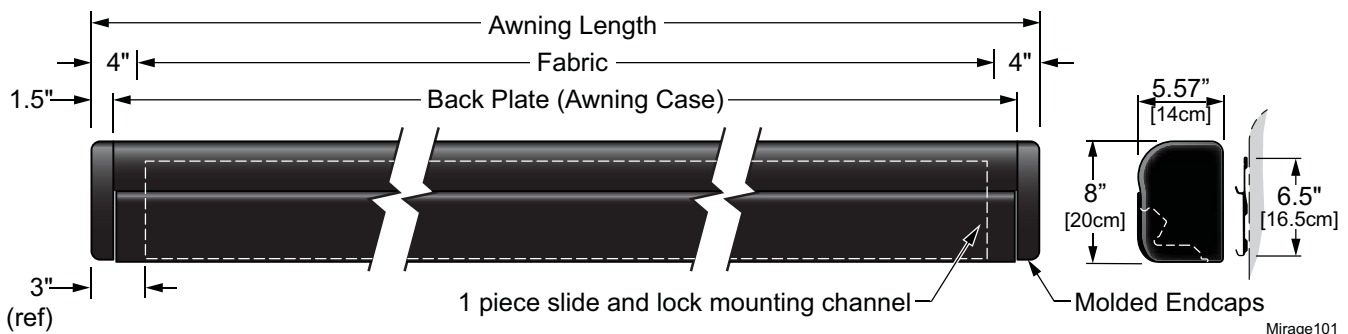

MIRAGE

**Superior Strength and Technology
in a Motorized Lateral Arm Box Awning**

Mirage101

- Sleek, aesthetically pleasing look that blends with the coach.
- Motorized with Direct Response™ electronic controls.
- Direct Response™ electronics detects canopy movement and helps prevent wind and weather damage by retracting the awning at pre-determined motion levels. An RF remote is available with Direct Response.
- Adjustable pitch (up to 20") for optimal shade and rain run-off.

SPECIFICATIONS

LENGTH:	12' – 21' [366cm – 640cm] (in 1 foot [30.5cm] increments)		
EXTENSION:	10' [3m]	DROP @ MIN. PITCH: 10" [25cm]	DROP @ MAX. PITCH: 35" [89cm]
<i>Values are approximate, actual dimensions may vary with specific installations.</i>			
SUPPORT:	Lateral Spring Arms 2 for 14' - 18'; 3 for 19' - 21'		
MOTOR:	Tubular Standard RH configuration, LH configuration by request only		
	Power:	120V, 60Hz, 2.5A	Torque: 60nm Speed: 14 RPM
CONTROLS:	Direct Response		
COLOR:	Hardware:	White or Black	
	Fabric:	Woven Acrylic	
OPTIONS:	<ul style="list-style-type: none"> ◆ Direct Response Electronic Package available as an upgrade for an existing Mirage ◆ Wireless remote control is available with the Direct Response version. ◆ Additional remotes are available. 		

MEASURING AND INSTALLATION TIPS:

- The MIRAGE awning measurement is end of case to end of case including the two standard end caps.
- The mounting bracket is 6.5" high and runs the length of the awning. The awning dimensions are shown on the previous page.
- The Mirage awning must be mounted into the coach structure to provide adequate support.
- For detailed information, refer to the installation and operations manuals.