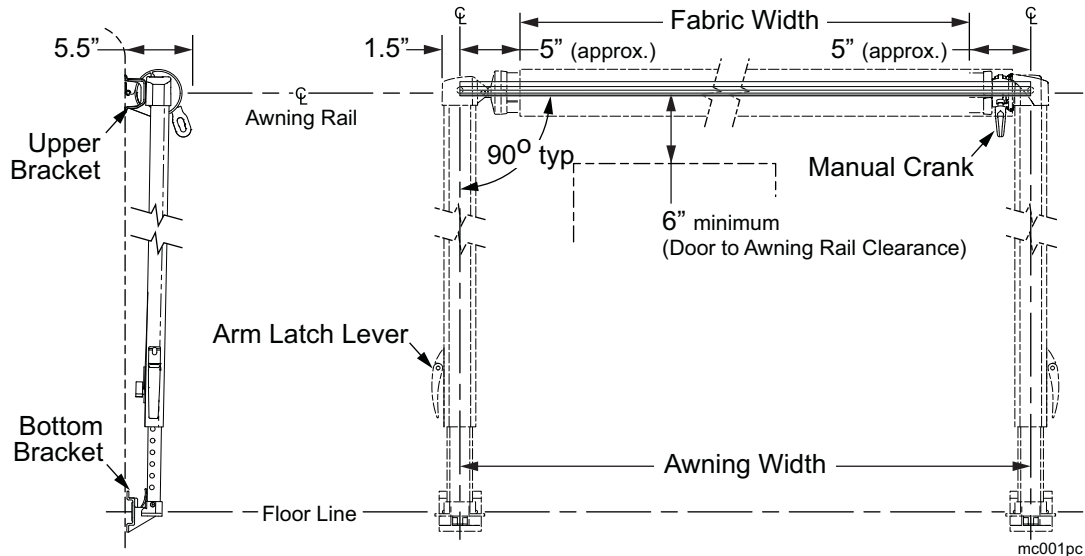

Quality • Value
Performance • Style

SPECIFICATION SHEET

PIONEER

Manual Crank Patio Awning

- Easy to use manual crank operation. No springs.
- No travel locks required. The manual crank gear mechanism securely holds the awning during travel - no billowing.
- When the awning is extended, the arms can be left on the RV or rotated down and placed in the carport position (vertical).
- The pitch can be set to optimize shade and rain run-off.
- Simple Installation.
- Optional factory installed LED lighting available. LED strip mounts on roller tube. Wiring is routed through the canopy hem.

SPECIFICATIONS

LENGTH:	8' [2.44m] to 21' [6.4m] (in 1' [.3m] increments)
FABRIC EXTENSION:	92" [234cm] approximate
POSITIONING CONTROL:	Manual Crank Crank Ratio 2.7 : 1
COLOR:	
<i>Hardware:</i>	White or Black
<i>Fabric:</i>	Vinyl or Acrylic
<i>Fabric Wrap:</i>	Weatherguard (vinyl), FLXguard, Alumaguard or Uniguard

PIONEER

INSTALLATION SPECIFICATIONS

- Length of the awning is determined by measuring from center of arm to center of arm. Be sure the arms will not interfere with any compartments, lights, mirrors, doors etc.
 - At the awning rail canopy will measure 10" shorter than the stated awning size.
 - Roller tube will measure 7" shorter than the stated awning size.
 - Alumaguard will measure 9" shorter than the stated awning size.
 - Uniguard will measure 7" shorter than the stated awning size.
- 1997 and newer Spirit FX, Fiesta & Simplicity awnings can be upgraded to the Pioneer Manual Crank Awning.
- Refer to the installation and operations manual.