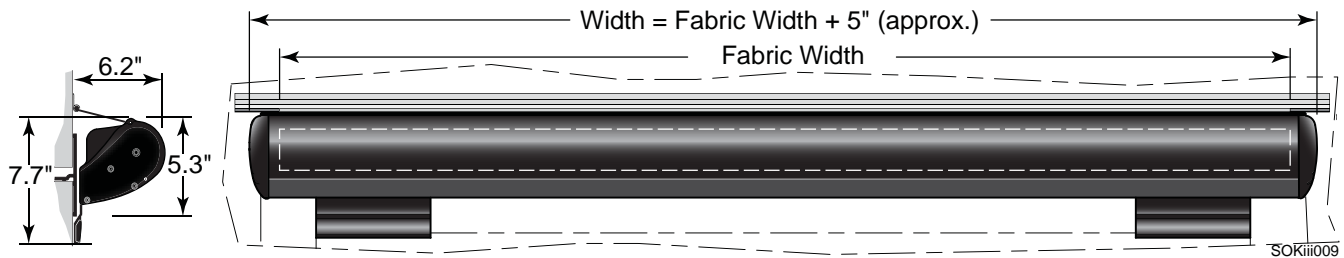

Quality • Value
Performance • Style

SPECIFICATION SHEET

SOK III

Slide-Out Cover

- Automatically opens and closes with the room.
- No locks or additional anti-billow devices are required.
- The streamlined styling blends in with the coach sidewall and is a perfect complement to other Carefree products.
- Longer mounting brackets.
- Greater mounting flexibility with brackets that can be tailored to fit a variety of flange and awning rail configurations.
- Simplified roller tube installation for improved serviceability.
- An optional front cover that can be easily removed for cleaning and service.

AVAILABLE LENGTHS: (measured box length)	Standard	42" - 191"	AVAILABLE EXTENSION:	Up to 42"
FABRIC TENSION	One spring mounted in RH end of roller tube			
COLOR:	<i>Hardware:</i>	White, Black, Satin		
	<i>Fabric:</i>	Vinyl, Acrylic, Fullview, Polyweave		

- Canopy will measure approximately 4" longer than stated awning size.
- See installation and operations manual. (Available online at www.carefreeofcolorado.com).

MEASURING AND ORDERING:

- Box or Flange measurement of Slideout room.
- Slideout room extension.
- Canopy fabric and color.
- Wind deflector or full case option.
- Wind deflector/case color. White has white endcaps and brackets; black and satin have black endcaps and brackets.
- All orders are custom and Non-Returnable.