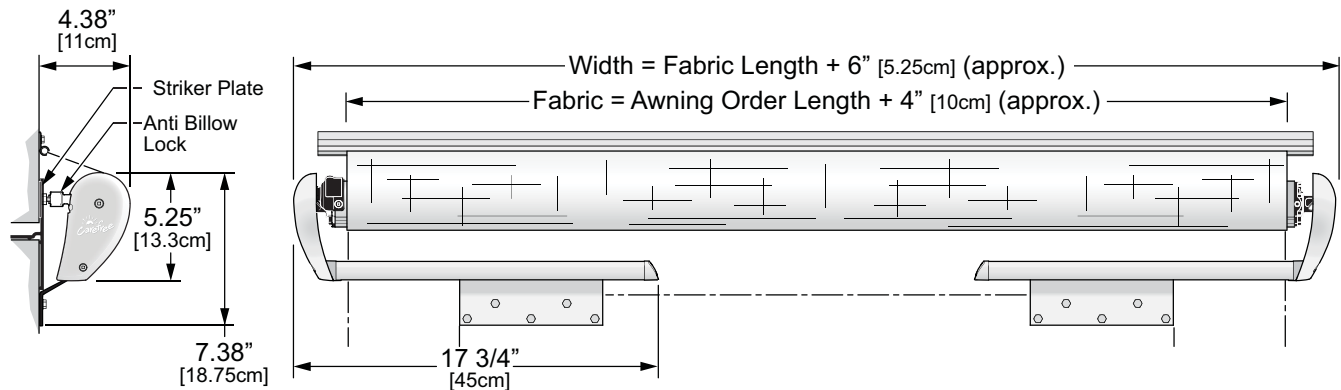

Quality • Value
Performance • Style

SPECIFICATION SHEET SLIDEOUT COVER

- Light weight cover for slide-out rooms with style and performance;
- Simple Installation;
- Two mounting bracket sizes available to accommodate a range of room flange sizes;
- Carefree's innovative automatic anti-billow lock securely holds the fabric during travel. The lock automatically engages when the room is closed and automatically releases when the room is opened.

SPECIFICATIONS

Shown with tall bracket, dimensions are approximate. Actual dimensions may vary based on installation and room configuration.

cs007pc

- AVAILABLE LENGTHS:** 42" [107cm] - 196" [498cm]
(measured box length)
- EXTENSION:** 42" [107cm]
- FABRIC TENSION** One spring mounted in RH end of roller tube
- COLOR:** Hardware: White, Black
Fabric: White, Black or Gray Vinyl