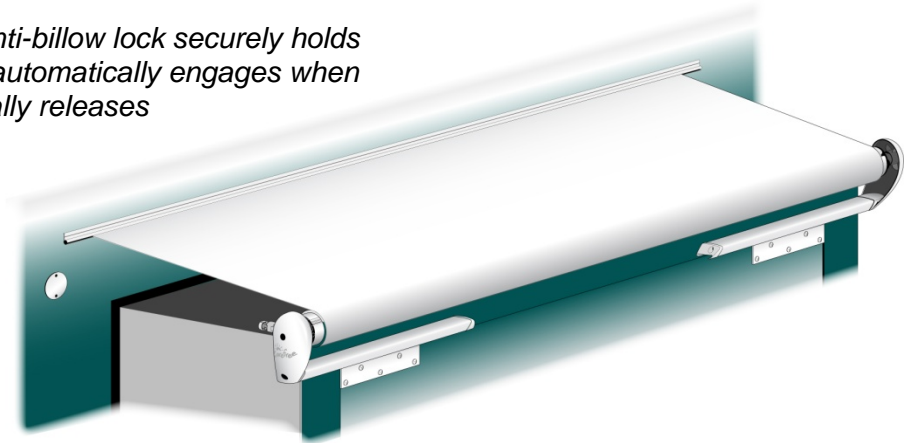

Quality • Value
Performance • Style

SPECIFICATION SHEET SLIDEOUT COVER

- Light weight cover for slide-out rooms with style and performance;
- Simple Installation;
- Two mounting bracket sizes available to accommodate a range of room flange sizes;
- Carefree's innovative automatic anti-billow lock securely holds the fabric during travel. The lock automatically engages when the room is closed and automatically releases when the room is opened.

SPECIFICATIONS

Shown with tall bracket, dimensions are approximate. Actual dimensions may vary based on installation and room configuration.

cs007pc

- AVAILABLE LENGTHS:** 42" [107cm] - 196" [498cm]
(measured box length)
- EXTENSION:** 42" [107cm]
- FABRIC TENSION** One spring mounted in RH end of roller tube
- COLOR:** Hardware: White, Black
Fabric: White, Black or Gray Vinyl