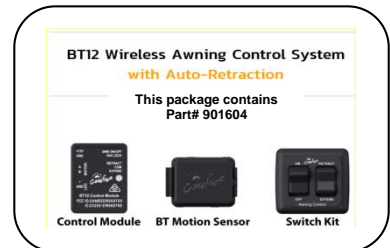

Basic Switch Assemblies – Simple Switches

SC12 12V Single-Touch Switch Assembly	901610	2	$49.99	$34.99			$20 (if purchased separately)
Kit, LED, Switch	SR0101	2	27.00	19.00			20 (if purchased separately)
Kit, Single Switch for Eclipse and Travel'r	SR0025	2	32.99	23.10			20 (if purchased separately)