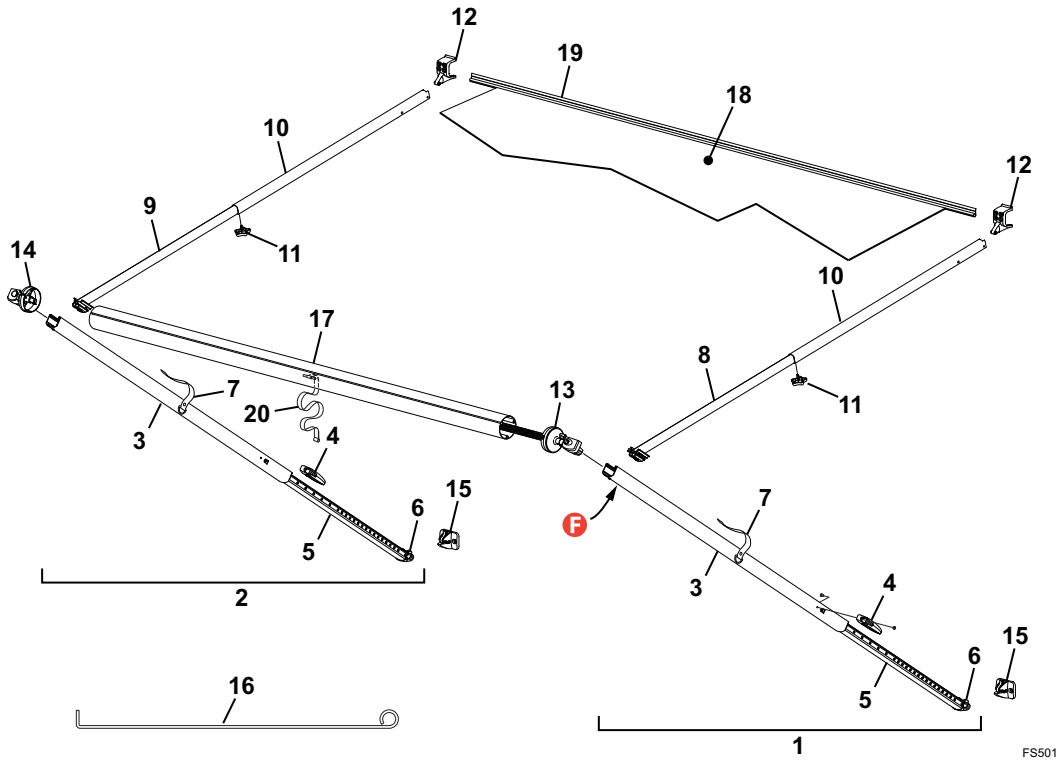

- Carefree will continue to offer the Fiesta, Fiesta HD and Pioneer Arm Sets. These awnings offer the same features as the discontinued models (refer to the cross reference chart below).

Fiesta Lite Part Numbers			Fiesta Part Numbers			Fiesta HD Part Numbers	
CM1501	White	➡	961501WHT	White	➡	641501WHT	White
CM1601	Black	➡	961601	Black	➡	641501	Black
Pioneer Lite Part Numbers			Pioneer Part Numbers				
811501	White	➡	971501	White			
811601	Black	➡	971601	Black			

FIESTA LITE ILLUSTRATED PARTS LIST

FS501

Item	Part Number	Description	Notes
1	R001701-1XX-xx	1/2 Set Hardware	Right 1,3
2	R001702-1XX-xx	1/2 Set Hardware	Left 1
3	R001774-XXX	Upper Main Arm, (includes item 4)	1
4	901071	Handle Assy	Black
	901071WHT	Handle Assy	White
5	R001668-XXX	Lower Main Arm, (includes Item 6)	1
6	901068	Carport Foot	Black
	901068WHT	Carport Foot	White
7	R00532	Travel Strap	
8	R001669-XXX	Lower Brace, RH	1,2
9	R001671-XXX	Lower Brace, LH	1,2
10	R001673-XXX	Upper Brace, (includes items 11, 12)	1
11	R001674	Locking Knob	
12	901069	Top Bracket	Black
	901069WHT	Top Bracket	White
13	R001703WHT-A	Spring, RH, White	Used with awning length 16' or less
	R001703BLK-A	Spring, RH, Black	Used with awning length 16' or less
	R001704WHT-A	Spring, RH, White	Used with awning length 16'1" or Longer
	R001704BLK-A	Spring, RH, Black	Used with awning length 16'1" or Longer
14	R001705WHT	Idler Assy, No Spring, White	Used with awning length 16' or less
	R001705BLK	Idler Assy, No Spring, Black	Used with awning length 16' or less
	R001706WHT-A	Idler Assy, w/ Spring, White	Used with awning length 16'1" or Longer
	R001706BLK-A	Idler Assy, w/ Spring, Black	Used with awning length 16'1" or Longer
15	901070	Bottom Bracket	Black
	901070WHT	Bottom Bracket	White
16	901035	Pull Cane	43"
	901035XL	Pull Cane	61"
17	19xx00	Roller Tube, 4-slot	3.5" Dia
18		Canopy Only	Refer to Canopy Order Form
19		Awning Rail	See Hardware and Accessories
20	901011	Pull Strap	
	R019358-XXX	Hardware Pack	not shown