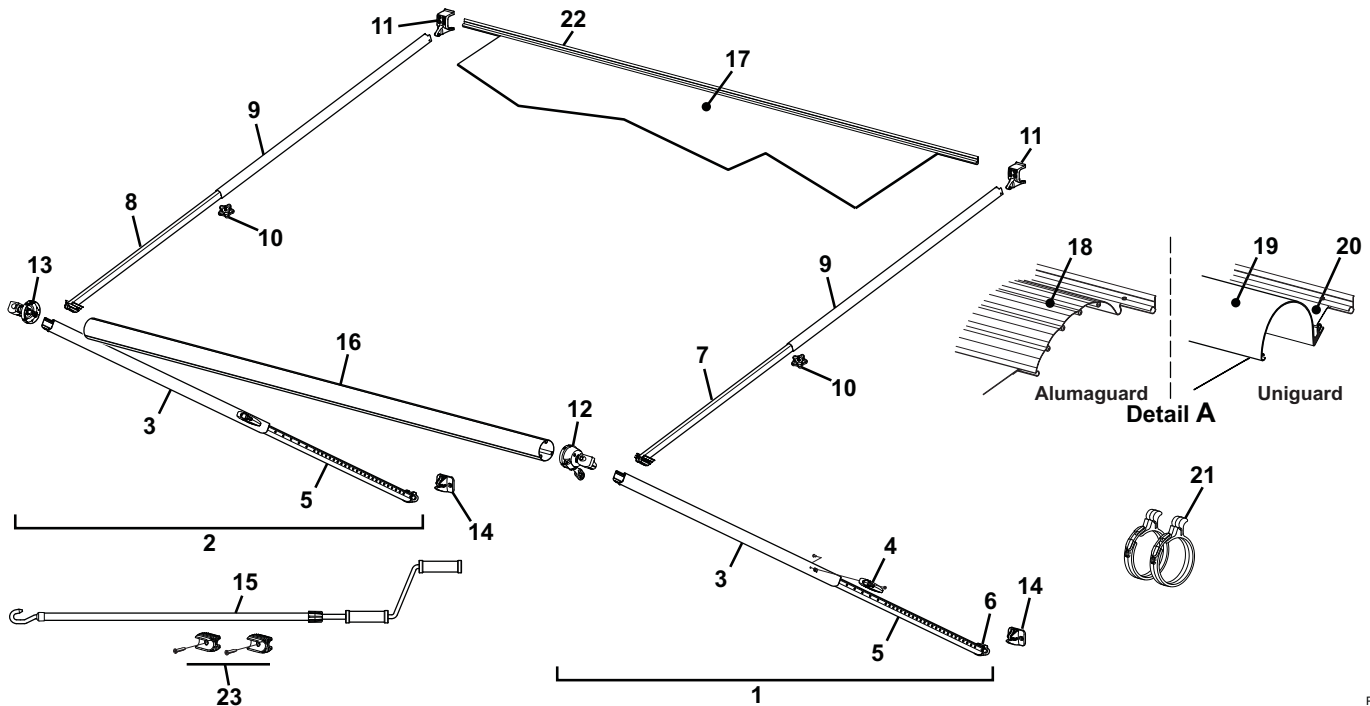

FIESTA LITE ILLUSTRATED PARTS LIST

FS501

Item	Part Number	Description	Notes
1	R001701-1XX-xx	1/2 Set Hardware	Right 1,3
2	R001702-1XX-xx	1/2 Set Hardware	Left 1
3	R001774-XXX	Upper Main Arm, (includes item 4)	1
4	901071	Handle Assy	Black
	901071WHT	Handle Assy	White
5	R001668-XXX	Lower Main Arm, (includes Item 6)	1
6	901068	Carport Foot	Black
	901068WHT	Carport Foot	White
7	R00532	Travel Strap	
8	R001669-XXX	Lower Brace, RH	1,2
9	R001671-XXX	Lower Brace, LH	1,2
10	R001673-XXX	Upper Brace, (includes items 11, 12)	1
11	R001674	Locking Knob	
12	901069	Top Bracket	Black
	901069WHT	Top Bracket	White
13	R001703WHT-A	Spring, RH, White	Used with awning length 16' or less
	R001703BLK-A	Spring, RH, Black	Used with awning length 16' or less
	R001704WHT-A	Spring, RH, White	Used with awning length 16'1" or Longer
	R001704BLK-A	Spring, RH, Black	Used with awning length 16'1" or Longer
14	R001705WHT	Idler Assy, No Spring, White	Used with awning length 16' or less
	R001705BLK	Idler Assy, No Spring, Black	Used with awning length 16' or less
	R001706WHT-A	Idler Assy, w/ Spring, White	Used with awning length 16'1" or Longer
	R001706BLK-A	Idler Assy, w/ Spring, Black	Used with awning length 16'1" or Longer
15	901070	Bottom Bracket	Black
	901070WHT	Bottom Bracket	White
16	901035	Pull Cane	43"
	901035XL	Pull Cane	61"
17	19xx00	Roller Tube, 4-slot	3.5" Dia
18		Canopy Only	Refer to Canopy Order Form
19		Awning Rail	See Hardware and Accessories
20	901011	Pull Strap	
	R019358-XXX	Hardware Pack	not shown

Notes: 1. XXX = Color:-005 = White; -006 = Black
 2. Lower brace (items 8, 9) includes brace slider. Brace slider not available separately.
 3. Front (right) arm assembly is identified with an "F".

PIONEER LITE ILLUSTRATED PARTS LIST