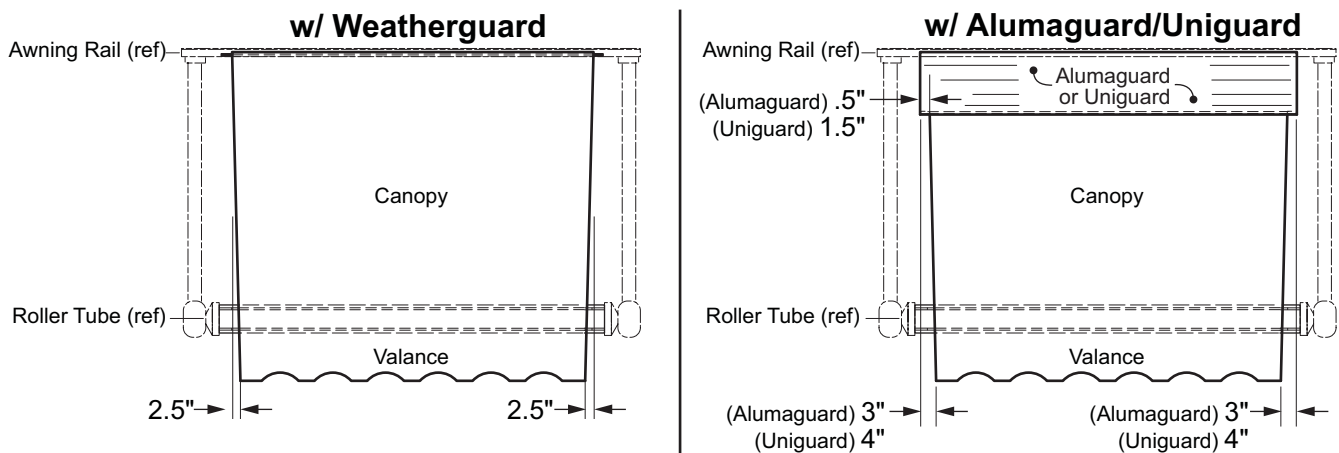

Service

Starting in January 2013, Carefree is introducing the Flared Vinyl Canopy for vertical arm patio awnings. The new canopy construction uses a tapered outside edge on the sides of the canopy.

This improvement provides:

- Better appearance when the awning is retracted;
- Reduced wrinkling; and,
- Improved fabric tension.
- The new canopy construction installs the same as current awning canopies.

Dimensions are approximate.

CA006

When ordering replacement canopies, provide the awning's center of arm to center of arm measurement.

If the awning center of arm to center of arm measurement is not available, measure the length of the existing canopy fabric at the awning rail polyrod.