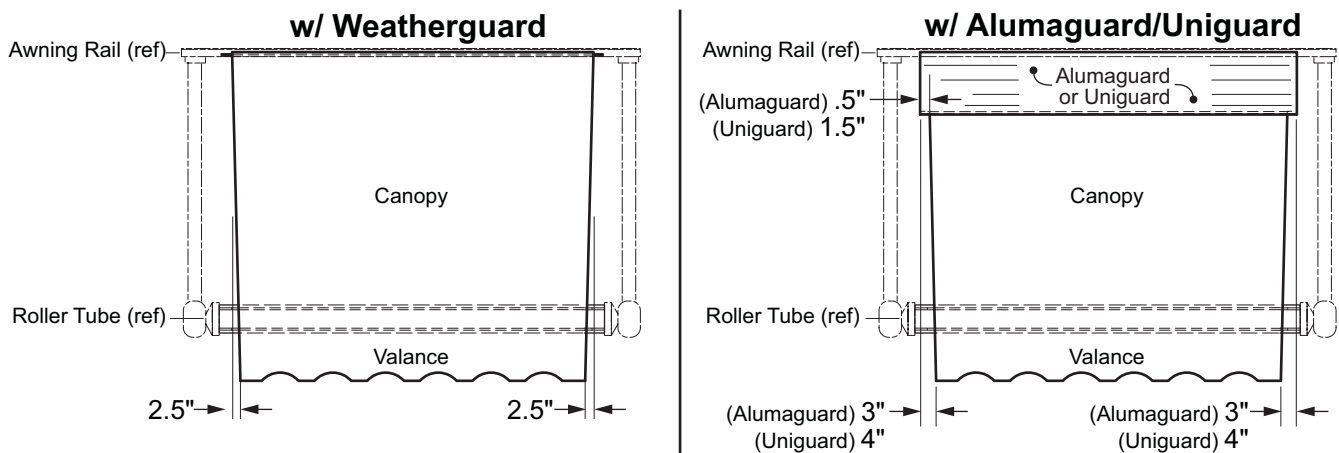

Service

Starting in January 2013, Carefree introduced the Flared Vinyl Canopy for vertical arm patio awnings. The new canopy construction uses a tapered outside edge on the sides of the canopy.

This improvement provides:

- Better appearance when the awning is retracted;
- Reduced wrinkling; and,
- Improved fabric tension.
- The new canopy construction installs the same as current awning canopies.

*Dimensions are approximate.*