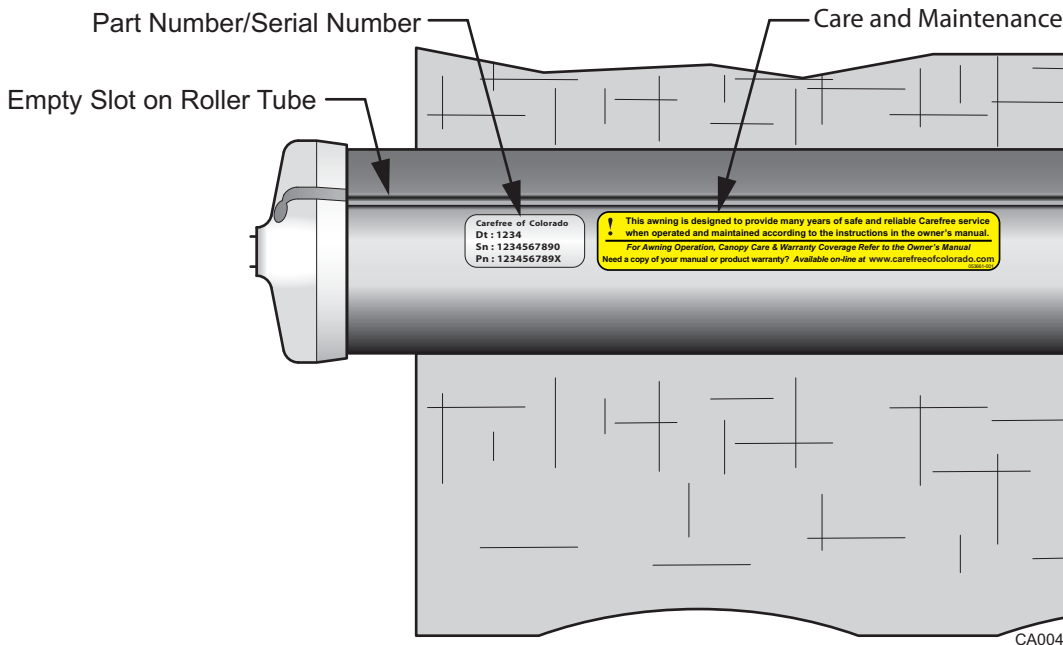

CARE AND MAINTENANCE LABEL

Dealer Service

The care and maintenance label originally located on the inside of the canopy valance has been discontinued and replaced by a new label located on the roller tube.

Valance Label

CA005

The new label is located on the roller tube next to the serial/part number label. The new label directs the awning users to their owner's manual for the proper operation, care and maintenance of their awning and awning canopy.

CA004

The new label is used for all new roller tube assemblies.

For replacement canopies, the label is included with the instructions and is to be attached to the roller tube.

NOTE: It is important that this label is placed on the roller tube to provide the awning user a clear and visible reference of where to find detailed information and instructions for the operation, care and maintenance of the awning.