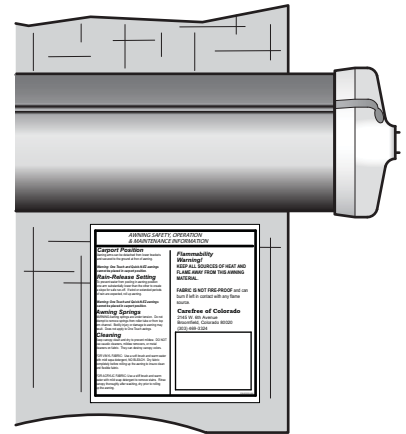

CARE AND MAINTENANCE LABEL

Dealer Service

The care and maintenance label originally located on the inside of the canopy valance has been discontinued and replaced by a new label located on the roller tube.

Valance Label

CA005

The new label is located on the roller tube next to the serial/part number label. The new label directs the awning users to their owner's manual for the proper operation, care and maintenance of their awning and awning canopy.

CA004

The new label is used for all new roller tube assemblies.

For replacement canopies, the label is included with the instructions and is to be attached to the roller tube.

NOTE: It is important that this label is placed on the roller tube to provide the awning user a clear and visible reference of where to find detailed information and instructions for the operation, care and maintenance of the awning.