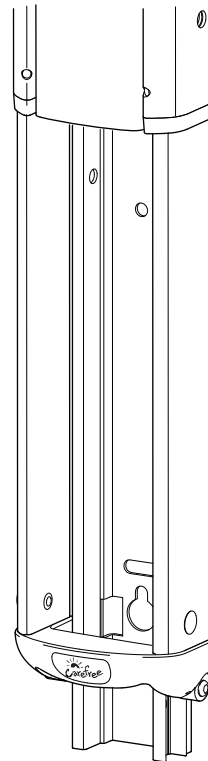

Dealer Service

Carefree has updated the bottom casting on the adjustable pitch Travel'r.

This change provides:

- Better awning performance;
- Improved appearance;
- Easier access to replace the rollers;
- Improved manufacturing.

Original

Current
TravelR060

The new configuration has a different appearance at the bottom of the arm.

These arms will work as replacements for all original configuration arms.