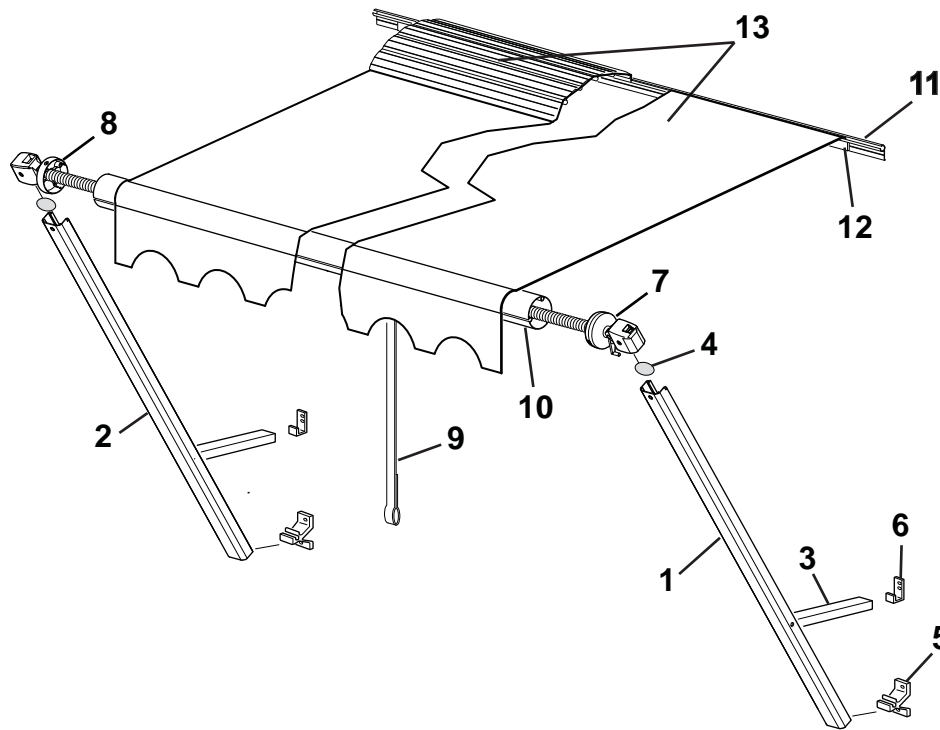

# OTD MANUAL AWNING ILLUSTRATED PARTS LIST

OTD501

Item	Part Number	Description	Notes
1	R00215	Arm Assy w/ Brace, Straight	Satin
	R00217WHT	Arm Assy w/ Brace, Straight	White
	R00215-131	Arm Assy w/ Brace, 4 1/2° Bend	Satin
	R00217-131WHT	Arm Assy w/ Brace, 4 1/2° Bend	White
	R00217-191WHT	Arm Assy w/ Brace, 4 1/2° Bend, telescoping	White
	R00215-151	Arm Assy w/ Brace, 5° Bend	Satin
	R00217-151WHT	Arm Assy w/ Brace, 5° Bend	White
	R00215-151BLK	Arm Assy w/ Brace, 5° Bend	Black
2	R00215	Arm Assy w/ Brace, Straight	Satin
	R00217WHT	Arm Assy w/ Brace, Straight	White
3	R00218	Brace, 12"	Satin
	R00218BLK	Brace, 12"	Black
	R00220	Brace, 12"	White
	R00220-15	Brace, 15"	White
	R00220-17	Brace, 17"	White
4	R041142-001	Foam Dampener	
5	R00221WHT	Bottom Bracket Assy	1
6	R00222	Brace Hook Assy	
7	610000XXX	Spring Assy, RH, 3'-8'	Used w/o Alumaguard 1
	610002XXX	Spring Assy, RH, 3'-8'	Used w/ Alumaguard 1
8	610001XXX	Spring Assy, LH, 3'-8'	Used w/o Alumaguard 1
	610003XXX	Spring Assy, LH, 3'-8'	Used w/ Alumaguard 1
9	R022406-036	Pull Strap, 36"	
10		Roller Tube	See Hardware and Accessories
11		Awning Rail	See Hardware and Accessories
12	R040198	Rubber Pad	
13		Canopy Only	Refer to Canopy Order Form
	<i>The following items are not shown</i>		
	R00604	Hardware Pack	
	901045	Arm Locks (Pair)	
	R040425-001	Brace End Cap	