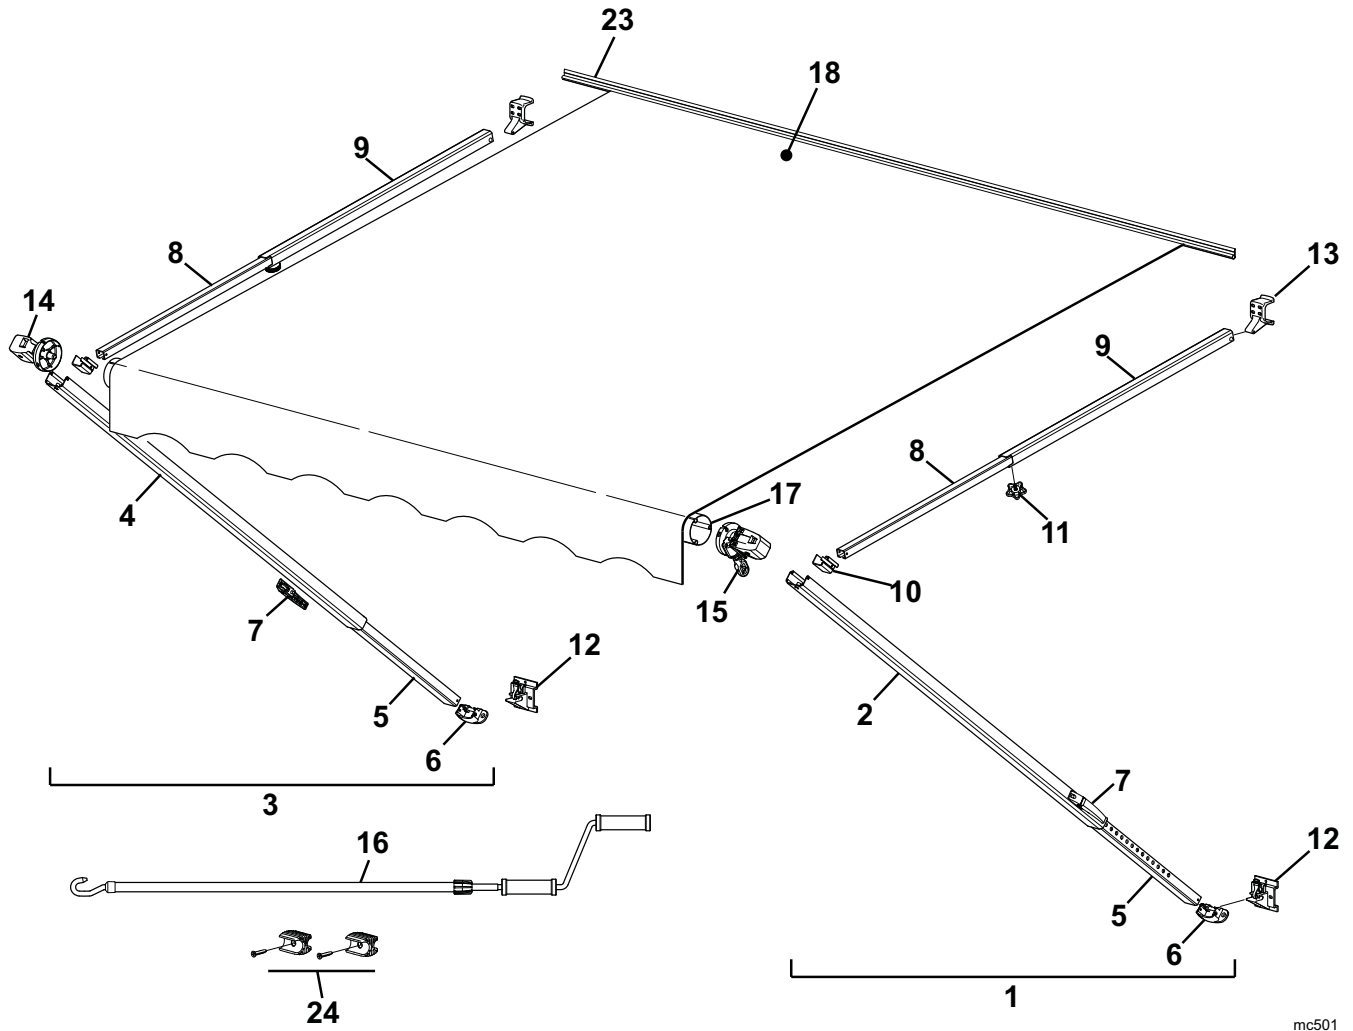

PIONEER ILLUSTRATED PARTS LIST

mc501

Item	Part Number	Description	Notes
1	R00415-5nn-XX	1/2 Set Hardware	Right 1,2,4
2	R00410-5nn-XX	Upper Main Arm	Right 1,2
3	R00416-5nn-XX	1/2 Set Hardware	Left 1,2,4
4	R00411-5nn-XX	Upper Main Arm	Left 1,2
5	R00412-5nn-XX	Lower Main Arm (includes Item 6)	1,2
6	901020	Carport Foot, Black	
	901020W	Carport Foot, White	
7	901015W	Handle, White	
	901015	Handle, Black	
8	R00414-5nn-XX	Lower Brace	1,2
9	R00413-5nn-XX	Upper Brace	1,2
10	R00405	Brace Slider	
11	901022	Locking Knob	
12	901019W	Bottom Bracket, White	
	901019	Bottom Bracket, Black	
13	901018W	Top Bracket, White	
	901018	Top Bracket, Black	
14	R098226-005	Idler End Cap, White	
	R098226-006	Idler End Cap, Black	
15	R001644WHT	Manual Crank Assy, White	
	R001644BLK	Manual Crank Assy, Black	
16	R001546-RP	Manual Crank Handle	
17	19xx00	Roller Tube, 3 slot	3.5" Dia
18		Canopy Only	Refer to Canopy Order Form
19	20xx36XXX	Alumaguard Assembly Only	
20	R001246XXX-xxx	Uniguard (includes 4.25" soft connect)	
21	R001247XXX-xxx	Soft Connect	4.25 Wide
22	901067	Tractioner Kit	pkg of 2
	R001008	O-Ring, Tractioner Retainer	pkg of 2
23		Awning Rail	See Hardware and Accessories
24	901072	Crank Handle Clip	qty: 2
	<i>The following items are not shown</i>		
	R012479-006	Hardware Pack	Black Castings
	R012479-005	Hardware Pack	White Arms w/ White Castings
	030573	Slider Set Screw	
	850001	Upgrade Kit for Spirit/Fiesta/Simplicity	White 3
	850001BLK	Upgrade Kit for Spirit/Fiesta/Simplicity	Black 3

- Notes:
1. XX = Color: -06 = Satin w/ Black Castings; -66 = Black w/ Black Castings; -55 = White w/ White Castings
 2. nn = Arm style. Refer to page 4.
 3. Upgrade kit (850001) includes idler assy (item 14), crank assy (item 15) and screws. Crank Handle (item 16) sold separately.
 4. Replacement arm set does not include crank assy (item 15) or idler assy (item 14)