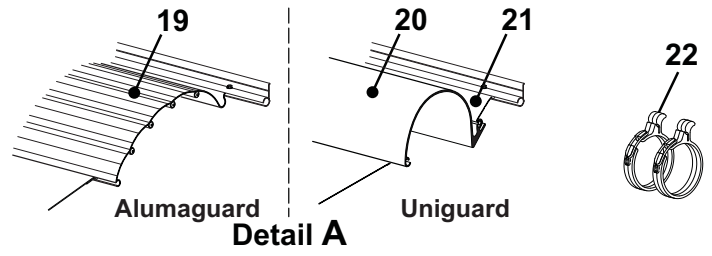

PIONEER ILLUSTRATED PARTS LIST

mc501

Item	Part Number	Description	Notes
1	R00415-5nn-XX	1/2 Set Hardware	Right 1,2,4
2	R00410-5nn-XX	Upper Main Arm	Right 1,2
3	R00416-5nn-XX	1/2 Set Hardware	Left 1,2,4
4	R00411-5nn-XX	Upper Main Arm	Left 1,2
5	R00412-5nn-XX	Lower Main Arm (includes Item 6)	1,2
6	901020	Carport Foot, Black	
	901020W	Carport Foot, White	
7	901015W	Handle, White	
	901015	Handle, Black	
8	R00414-5nn-XX	Lower Brace	1,2
9	R00413-5nn-XX	Upper Brace	1,2
10	R00405	Brace Slider	
11	901022	Locking Knob	
12	901019W	Bottom Bracket, White	
	901019	Bottom Bracket, Black	
13	901018W	Top Bracket, White	
	901018	Top Bracket, Black	
14	R098226-005	Idler End Cap, White	
	R098226-006	Idler End Cap, Black	
15	R001644WHT	Manual Crank Assy, White	
	R001644BLK	Manual Crank Assy, Black	
16	R001546-RP	Manual Crank Handle	
17	19xx00	Roller Tube, 3 slot	3.5" Dia
18		Canopy Only	Refer to Canopy Order Form
19	20xx36XXX	Alumaguard Assembly Only	
20	R001246XXX-xxx	Uniguard (includes 4.25" soft connect)	
21	R001247XXX-xxx	Soft Connect	4.25 Wide
22	901067	Tractioner Kit	pkg of 2
	R001008	O-Ring, Tractioner Retainer	pkg of 2
23		Awning Rail	See Hardware and Accessories
24	901072	Crank Handle Clip	qty: 2
	<i>The following items are not shown</i>		
	R012479-006	Hardware Pack	Black Castings
	R012479-005	Hardware Pack	White Arms w/ White Castings
	030573	Slider Set Screw	
	850001	Upgrade Kit for Spirit/Fiesta/Simplicity	White 3
	850001BLK	Upgrade Kit for Spirit/Fiesta/Simplicity	Black 3

- Notes:
1. XX = Color: -06 = Satin w/ Black Castings; -66 = Black w/ Black Castings; -55 = White w/ White Castings
 2. nn = Arm style. Refer to page 4.
 3. Upgrade kit (850001) includes idler assy (item 14), crank assy (item 15) and screws. Crank Handle (item 16) sold separately.
 4. Replacement arm set does not include crank assy (item 15) or idler assy (item 14)