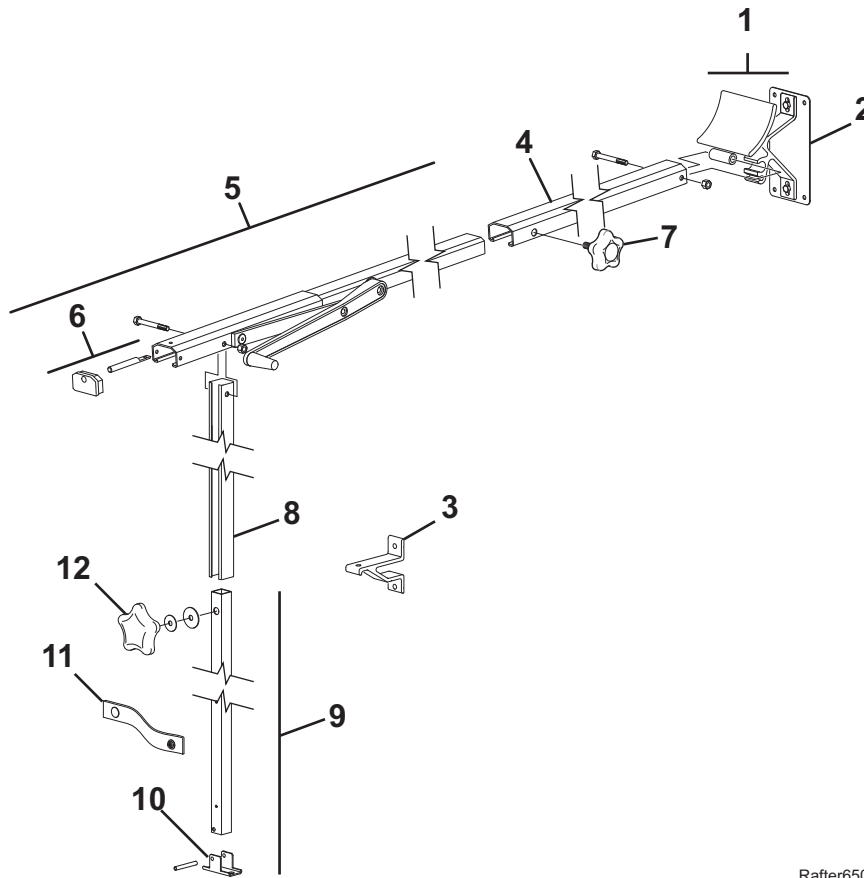

RAFTER VI

Rafter6501

Item	Part Number	Description	Notes
1	R00483WHT	Cradle w/ Bracket	White
2	R00132W	Backing Plate	White
3	R00711WHT	Bottom Bracket	White
4	R00123	Rafter Outer Arm, 50"	Satin
	R00123W	Rafter Outer Arm, 50"	White
5	R00718	Rafter Inner Arm, 57", w/ Linkage	Satin
	R00720	Rafter Inner Arm, 57", w/ Linkage	White
6	R00457	Roller Pin End	
7	R00486	Knob, Black w/ Nutsert	
8	R00702	Ground Support Outer Arm, 49 1/2"	Satin
	R00704	Ground Support Outer Arm, 49 1/2"	White
9	R00705	Ground Support Inner Arm, 58"	Satin
	R00707	Ground Support Inner Arm, 58"	White
10	R00394	Carport Foot	
11	R00721	Strap Assembly w/ snaps	
12	R00708	Knob, Black w/ washers	
13	R019557XXX	Hardware Pack (does not include stakes or bottom brackets)	