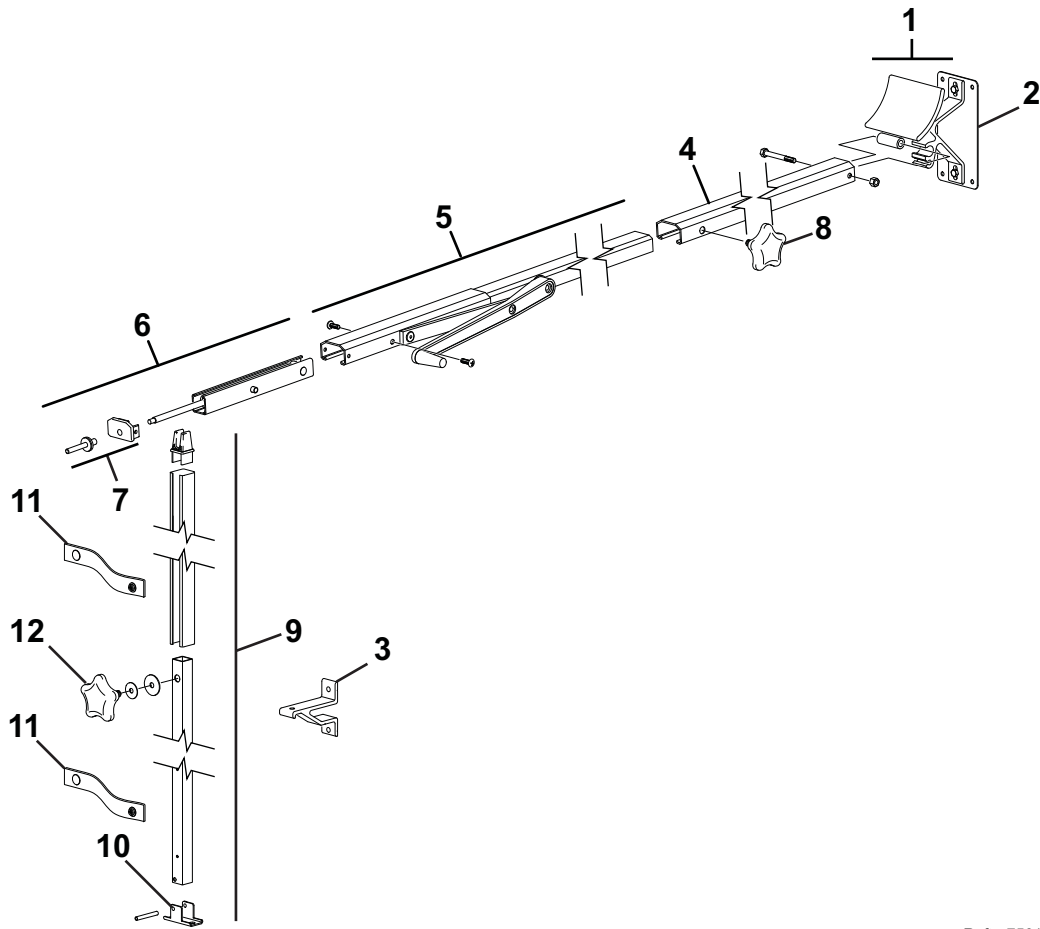

RAFTER VII

Rafter7501

Item	Part Number	Description	Notes
1	R00483	Cradle w/ Bracket	Black
	R00483WHT	Cradle w/ Bracket	White
2	R00132W	Backing Plate	White
3	R00711	Bottom Bracket	Black
	R00711WHT	Bottom Bracket	White
4	R00871	Rafter Outer Arm	Satin
	R00871WHT	Rafter Outer Arm	White
5	R00872	Rafter Inner Arm, w/ Linkage	Satin
	R00872WHT	Rafter Inner Arm, w/ Linkage	White
6	R00869	Front End Mounting Assy	Satin
	R00869WHT	Front End Mounting Assy	White
7	R001574	Tip, Front End Mounting Assy	
8	R00708	Knob, Black	
9	902310	Ground Support Assy	Satin/Black
	902315	Ground Support Assy	White
10	R00394	Carport Foot	
11	R00721	Strap Assy w/ snaps	
12	R00708	Knob, Black	
13	R001086XXX	Hardware Pack (does not include stakes or bottom brackets)	