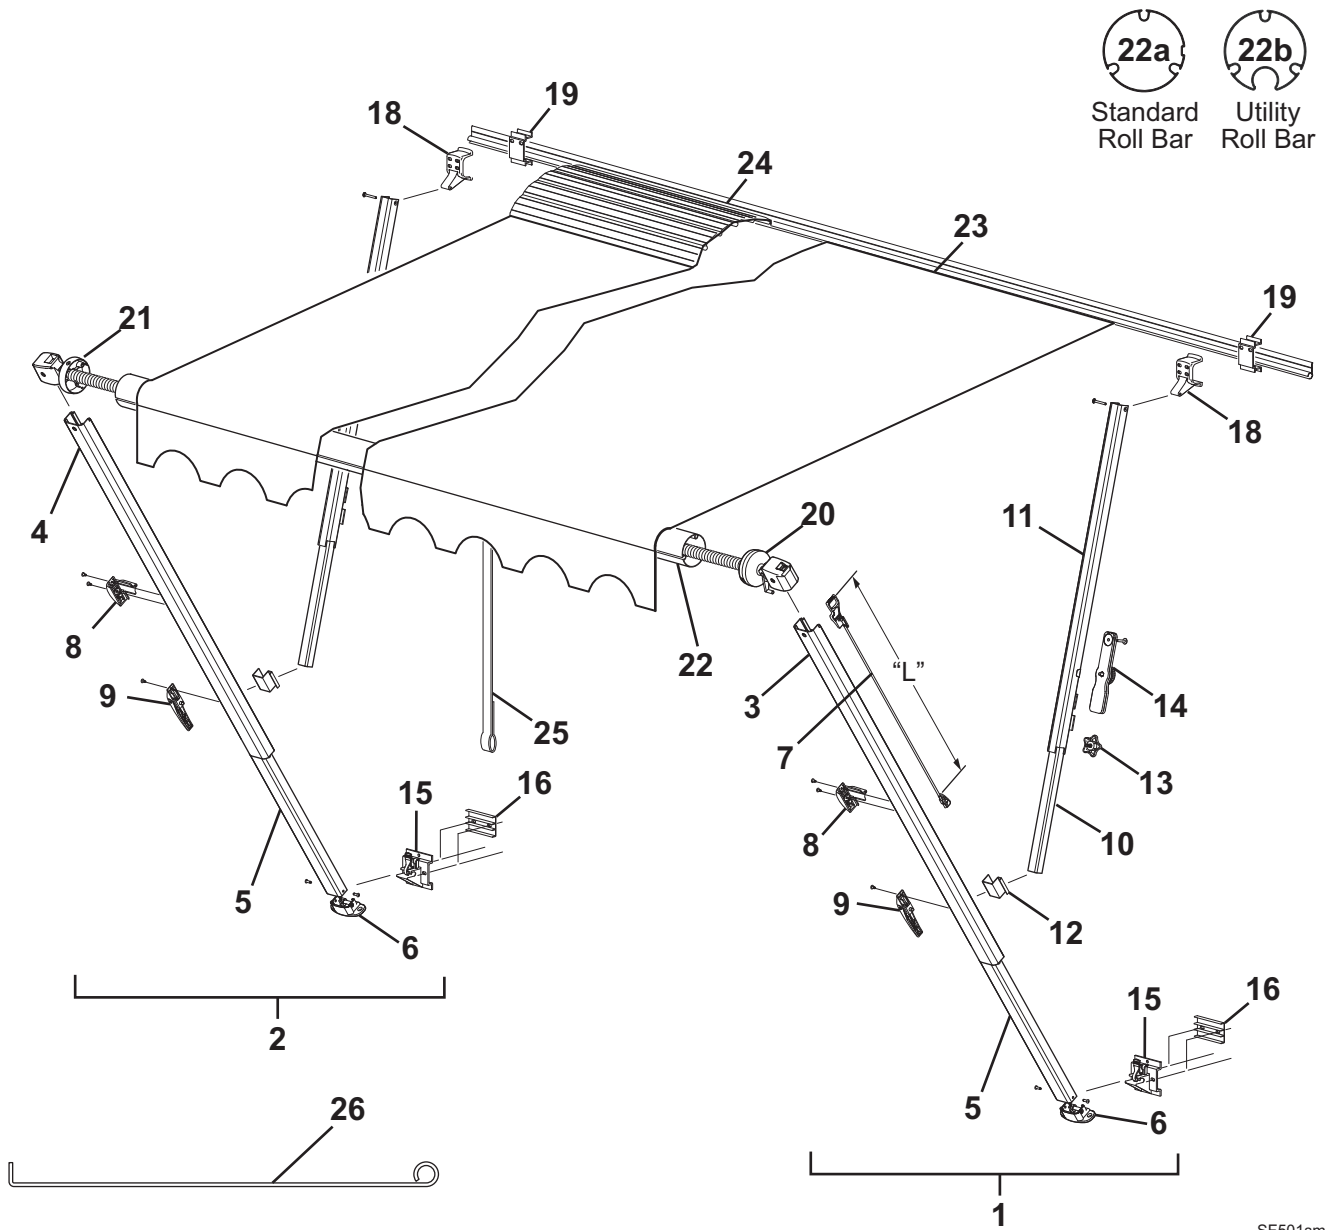

SPIRIT FX AND FIESTA ILLUSTRATED PARTS LIST

Item	Part Number	Description	Notes
1	R00415-3nn-XX	1/2 Set Hardware	Right 1,3
2	R00416-3nn-XX	1/2 Set Hardware	Left 1,3
3	R00410-3nn-XX	Upper Main Arm (includes items 8, 9)	Right 1,3
4	R00411-3nn-XX	Upper Main Arm (includes items 8, 9)	Left 1,3
5	R00412-3nn-XX	Lower Main Arm (includes Item 6)	1,3
6	901020	Carport Foot	Black
	901020W	Carport Foot	White
7	R012803-005	Remote Lock, White L = 38.5"	Universal
	R012803-006	Remote Lock, Black L = 38.5"	Universal
	R012803-105	Remote Lock, White L = 25.4"	Hi-Lo
	R012803-106	Remote Lock, Black L = 25.4"	Hi-Lo
	R012803-405	Remote Lock, White L = 41.5"	Monaco
	R012803-406	Remote Lock, Black L = 41.5"	Monaco
	R012803-505	Remote Lock, White L = 51.8"	Teton
	R012803-506	Remote Lock, Black L = 51.8"	Teton
	R012803-205	Remote Lock, White L = 34.4"	Short
	R012803-206	Remote Lock, Black L = 34.4"	Short
8	901017	Travel Lock, Black	
	901017W	Travel Lock, White	
9	901015W	Handle, White	
	901015	Handle, Black	
10	R00414-3nn-XX	Lower Brace (includes item 12)	1,3
11	R00413-3nn-XX	Upper Brace (includes items 13, 14, 18)	1,3
12	R00405	Brace Slider	
	R00405-2	Brace Slider, Curved Hardware	
	R00549	Brace Slider	Pre 1997
13	901022	Locking Knob	
14	902801W	Canopy Clamp, White	
	902801	Canopy Clamp, Black	
15	901019W	Bottom Bracket, White	
	901019	Bottom Bracket, Black	
16	R00716	Bottom Bracket, Shim, Optional	pkg of 2
18	901018W	Top Bracket, White	
	901018	Top Bracket, Black	
19	249153	Top Bracket Stand-Off	Optional
20	R00926XXX-A	Spring Assy, RH	7' 11" or less 2,4
	R00925XXX-A	Spring Assy, RH	8'-18' 2,4
	R00926XXX-A	Spring Assy, RH	18' 1" and longer 2,4
21	R00923XXX-A	Spring Assy, LH	8'-18' Width 2,4
	R00924XXX-A	Spring Assy, LH	18' 1" and longer 2,4
	R098226-005	Idler End Cap, White (Does Not Include a Spring)	7' 11" or less 2
	R098226-006	Idler End Cap, Black (Does Not Include a Spring)	7' 11" or less 2
22a	19xx00	Roller Tube, 4-slot	3 1/2" Dia
22b	15xx00A	Roller Tube, w/ Utility Slot	3 1/2" Dia
23		Canopy Only	Refer to Canopy Order Form
24	20xx36XXX	Alumaguard Only	
25	901011	Pull Strap	93"
26	901035	Pull Wand	43"
	901035XL	Pull Wand	61"
	<i>The following items are not shown</i>		
	R012479-006	Hardware Pack	Black Castings
	R012479-005	Hardware Pack	White Arms w/ White Castings
	030573	Slider Set Screw	