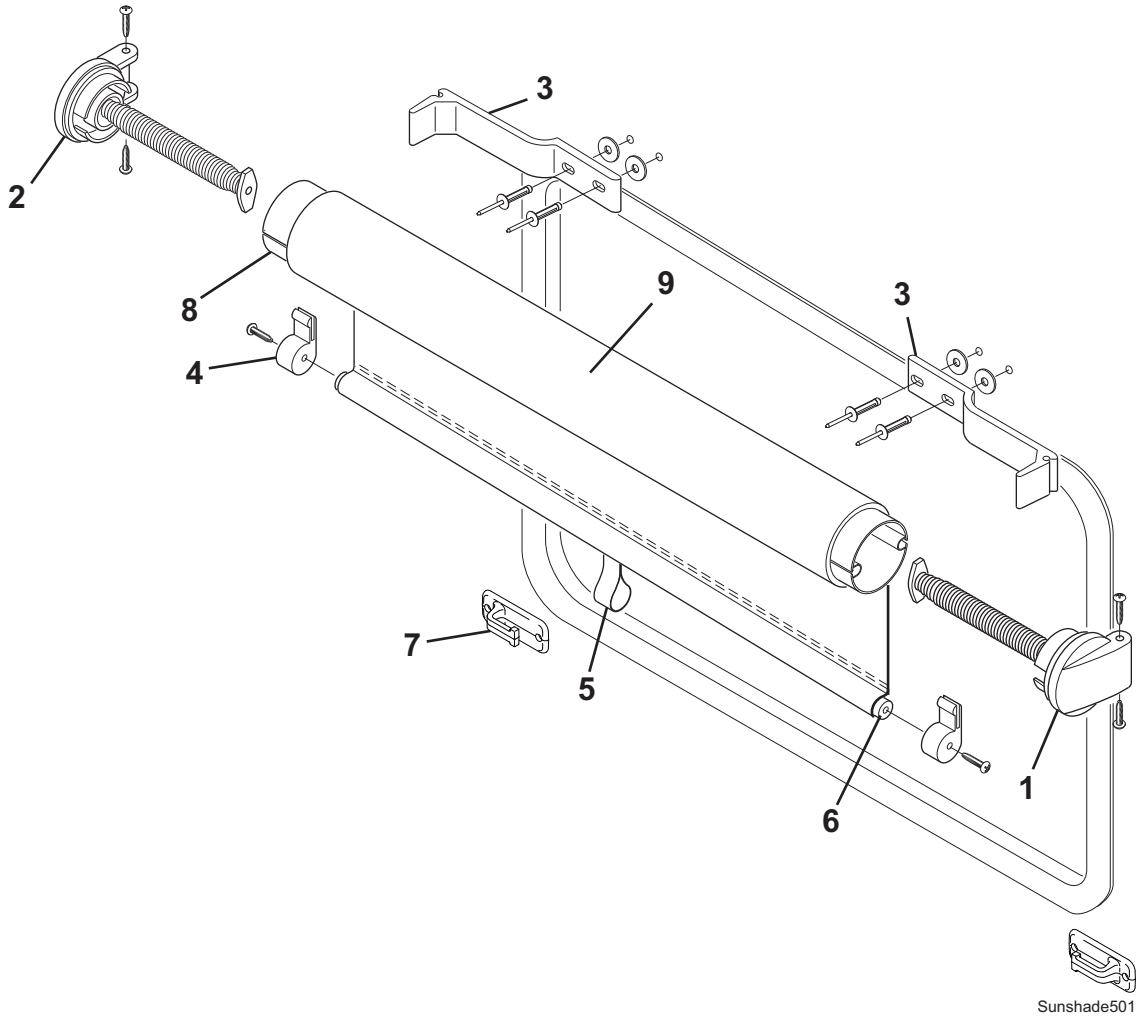

SUNSHADE ILLUSTRATED PARTS LIST

Item	Part Number	Description		Notes
1	R00451XXX	Springs-Right	3'-3'11"	2
	R00452XXX	Springs-Right	4'-4'11"	2
	R00453XXX	Springs-Right	5'-17'	2
2	R00448XXX	Springs-Left	3'-3'11"	2
	R00449XXX	Springs-Left	4'-4'11"	2
	R00450XXX	Springs-Left	5'-17'	2
3	R00474XXX	Top Mounting Bracket		2
4	R00476	Lead Rail Hook		
5	R00475	Pull Loop		
6	R00477-xxx	Lead Rail Assembly		1
7	901044	Bottom Catch	Black	2 per pkg
	901044W	Bottom Catch	White	2 per pkg
8		Roller Tube	See Hardware and Accessories	
9	M51	Canopy Only		
	<i>The following items are not shown</i>			
	R016215-005	Hardware Pack	White	
	R016215-006	Hardware Pack	Black	

Notes: 1. xxx = Length in inches
 2. XXX = Color