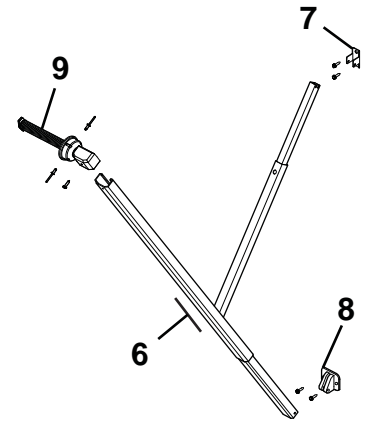

TRUCKIN' AWN ILLUSTRATED PARTS LIST

**STRAIGHT ARM**

**AUTO-RAFTER**

TA501

Item	Part Number	Description	Notes
1	R00358XXX	Arm Assy, ½ Set	Standard 1
2	R00361	Brace, Satin	Standard
	R00361W	Brace, White	Standard
3	R00222	Brace Hook	Standard
4	R00221XXX	Lower Mounting Bracket	Standard 1
5	R00486	Knob, Black	Standard
6	R00891XXX	Auto-Rafter Assy, ½ Set	Auto-Rafter 1
7	R00394	Upper Mounting Bracket	Auto-Rafter
8	R00625XXX	Bottom Mounting Bracket	Auto-Rafter 1
9	610002WHT	Spring Assy, RH	White
	610002	Spring Assy, RH	Black
10	610001WHT	Spring Assy, LH	White
	610001	Spring Assy, LH	Black
11	R022406-036	Pull Strap	Standard
	R022406-049	Pull Strap	Auto-Rafter
12	R00369	Tie Strap	
13		Roller Tube	See Hardware and Accessories
14		Canopy Only	Refer to Canopy Order Form
15		Awning Rail	See Hardware and Accessories
16	R040198	Rubber Pad	
	<i>The following items are not shown</i>		
	R00478	Hardware Pack, Straight Arm	
	R00893	Hardware Pack, Auto-Rafter	