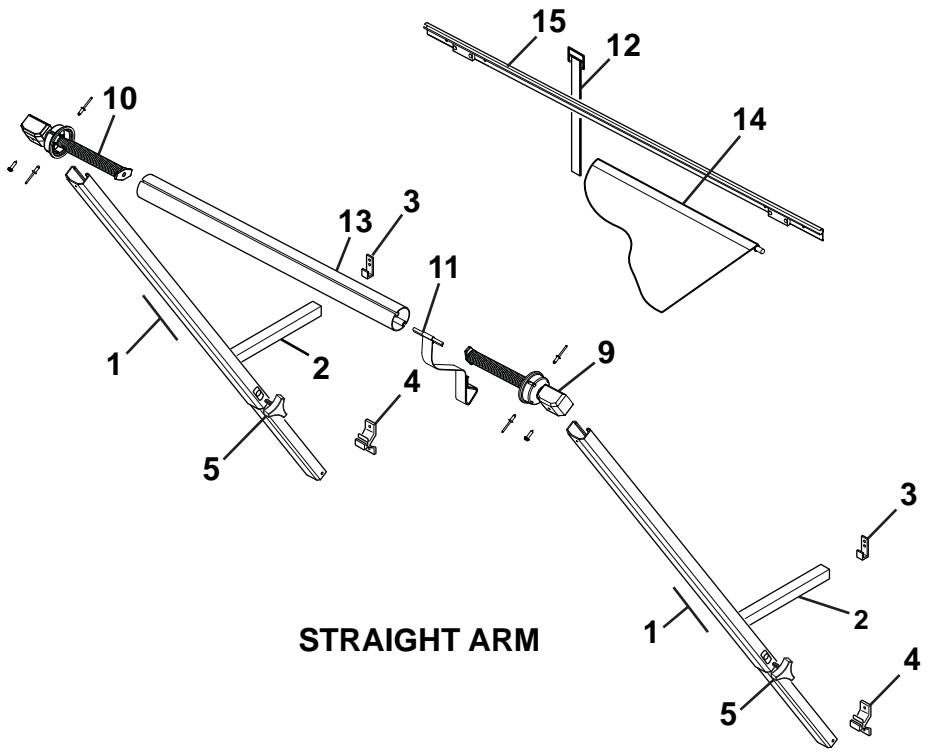

TRUCKIN' AWN ILLUSTRATED PARTS LIST

**STRAIGHT ARM**

**AUTO-RAFTER**

TA501

Item	Part Number	Description	Notes
1	R00358XXX	Arm Assy, ½ Set	Standard 1
2	R00361	Brace, Satin	Standard
	R00361W	Brace, White	Standard
3	R00222	Brace Hook	Standard
4	R00221XXX	Lower Mounting Bracket	Standard 1
5	R00486	Knob, Black	Standard
6	R00891XXX	Auto-Rafter Assy, ½ Set	Auto-Rafter 1
7	R00394	Upper Mounting Bracket	Auto-Rafter
8	R00625XXX	Bottom Mounting Bracket	Auto-Rafter 1
9	610002WHT	Spring Assy, RH	White
	610002	Spring Assy, RH	Black
10	610001WHT	Spring Assy, LH	White
	610001	Spring Assy, LH	Black
11	R022406-036	Pull Strap	Standard
	R022406-049	Pull Strap	Auto-Rafter
12	R00369	Tie Strap	
13		Roller Tube	See Hardware and Accessories
14		Canopy Only	Refer to Canopy Order Form
15		Awning Rail	See Hardware and Accessories
16	R040198	Rubber Pad	
	<i>The following items are not shown</i>		
	R00478	Hardware Pack, Straight Arm	
	R00893	Hardware Pack, Auto-Rafter	